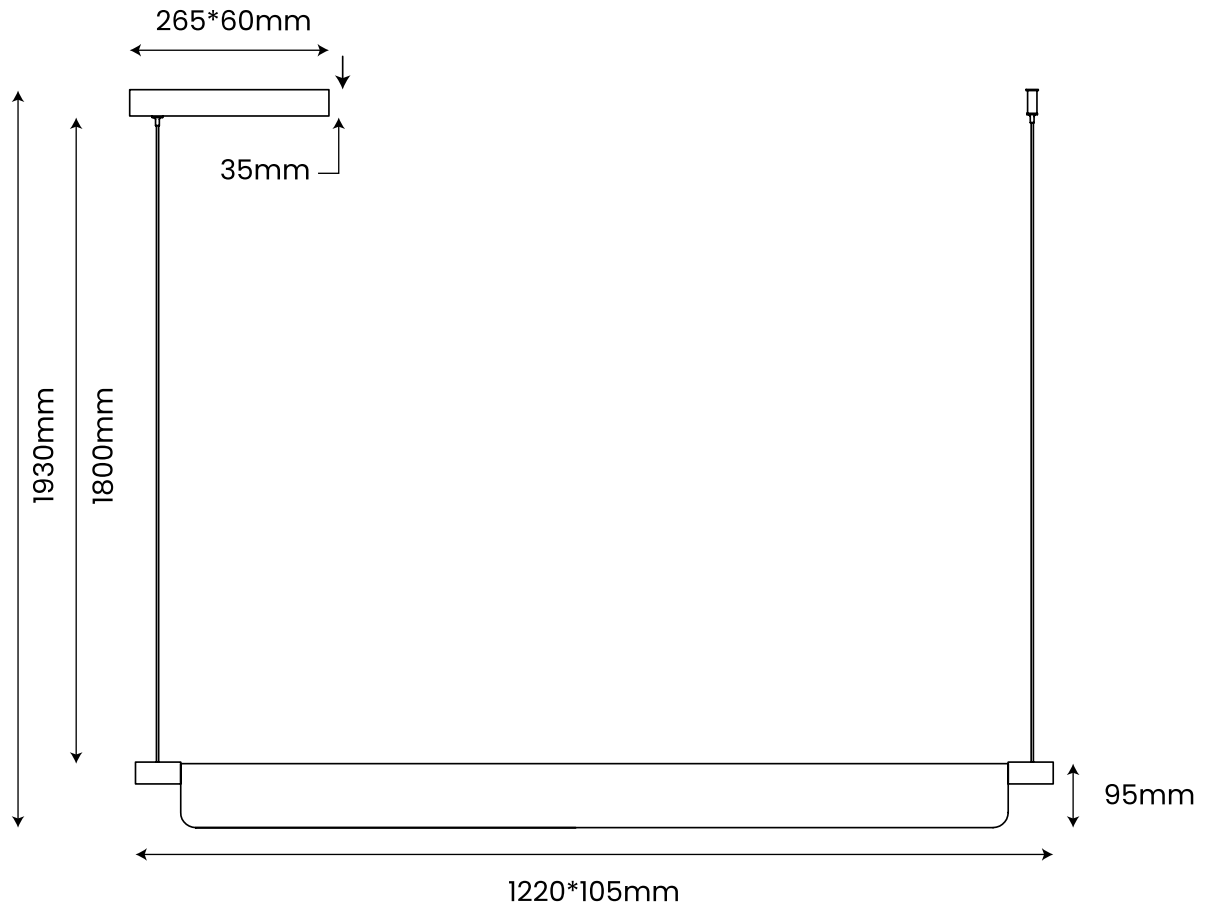

ABOUT SPACE

KADY
PENDANT

FINISH:

- BRASS
- GREY

MATERIAL:

Aluminium, Steel, PC

WATTAGE: 8W

LIGHT SOURCE: LED Included

IP RATING: IP20

CCT: 3000K

WARRANTY: 2 Years

DIMENSIONS:

Pendant:

L: 1200mm

W: 105mm

H: 95mm

Cord Drop:

H: 1800mm

Ceiling Plate:

L: 265mm

W: 60mm

H: 35mm

DISCLAIMER: Product colour may slightly vary due to photographic lighting sources, your monitor settings and other similar factors. For more details, please visit: aboutspace.net.au/pages/terms-conditions