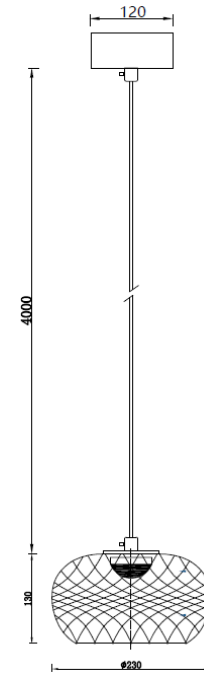

JOLI

ID: 130974

FINISH	SMOKE
MATERIAL	GLASS
DIMENSIONS	DIAM: 230mm x H: 130mm DROP: 1800
LIGHT SOURCE	LED
WATTAGE	12W
LUMENS	840lm
CCT	3000K
DIMMABLE	YES
IP RATING	IP20
WARRANTY	2 YEARS
OTHER INFORMATION	CANOPY DIM: DIAM: 120mm x H: 40mm BLACK FINISH

## DESCRIPTION

Joli Led Pendant Lamp in Smoke Glass 12W 3000K  
Shade Dia:230mm x H:130mm Drop: 4000mm

**Disclaimer:** Product colour may slightly vary due to photographic lighting sources, your monitor settings and other similar factors. For more details, please visit: <https://www.aboutspace.net.au/pages/terms-conditions>