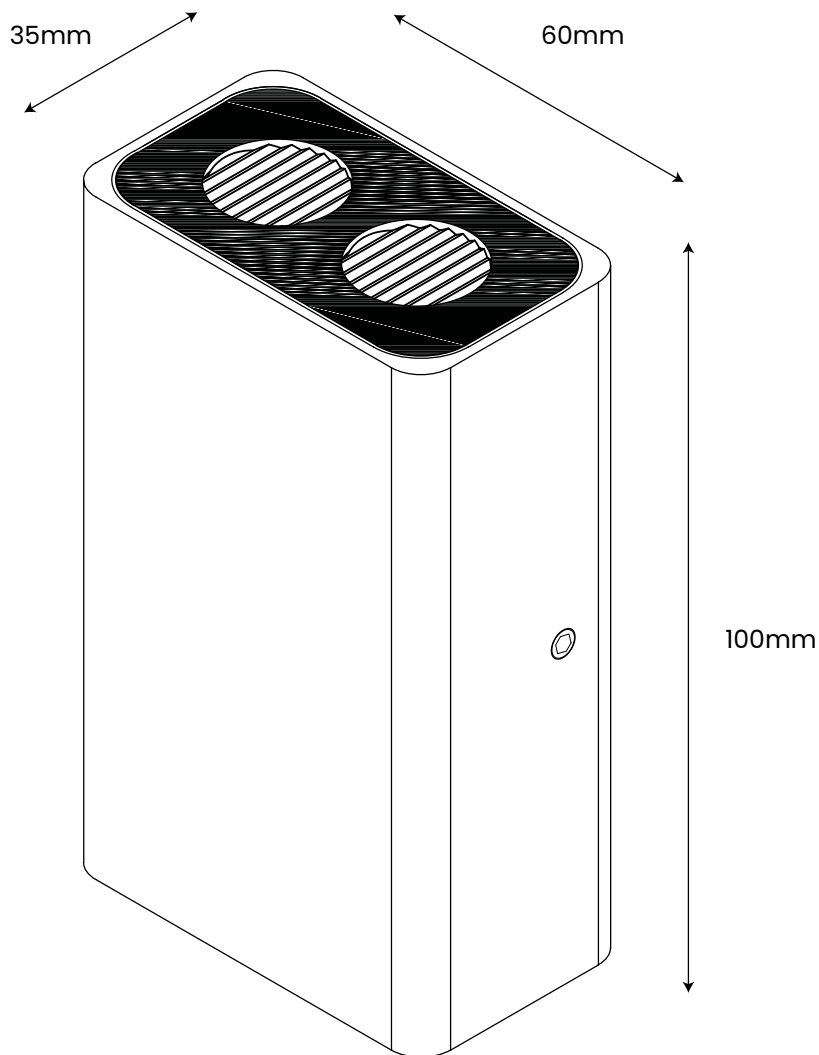

**ABOUT  
SPACE**  
lighting

**JASHI**  
WALL LIGHT

PRODUCT ID: 131454 GREY / 131455 BLACK

[ABOUTSPACE.NET.AU](http://ABOUTSPACE.NET.AU)

**FINISH:**  
● BLACK  
● GREY

**MATERIAL:**  
Aluminium

**DIMENSIONS:**  
L: 60mm  
H: 100mm  
D: 35mm

**WATTAGE:** 4W  
**LIGHT SOURCE:** COB LED  
**LUMENS:** 514lm  
**LUMENS:** 3000K  
**CRI:** 80  
**IP RATING:** IP54  
**WARRANTY:** 3 Years

DISCLAIMER: Product colour may slightly vary due to photographic lighting sources, your monitor settings and other similar factors. For more details, please visit: [aboutspace.net.au/pages/terms-conditions](http://aboutspace.net.au/pages/terms-conditions)