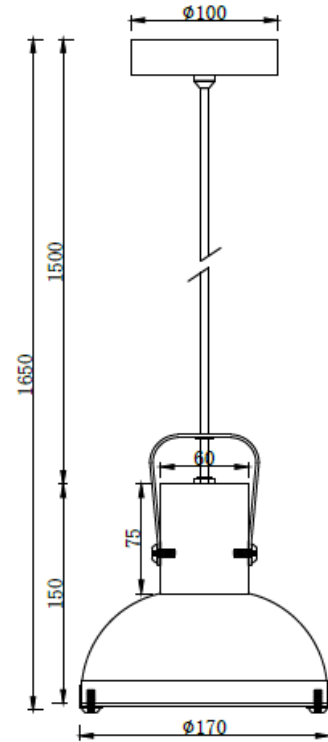

INDO

ID: 131057

FINISH	NIGHT BLUE, SAND BLASTED INTERIOR
MATERIAL	STEEL, ACRYLIC
DIMENSIONS	DIAM:170mm x H:160mm DROP: 1500mm
LIGHT SOURCE	E27
IP RATING	IP20
WARRANTY	2 YEARS

DESCRIPTION

Indo Pendant Light in Night Blue and Sand Blasted Interior with Acrylic Diffuser E27 Diam: 170mm x H:150mm Drop: 1500mm