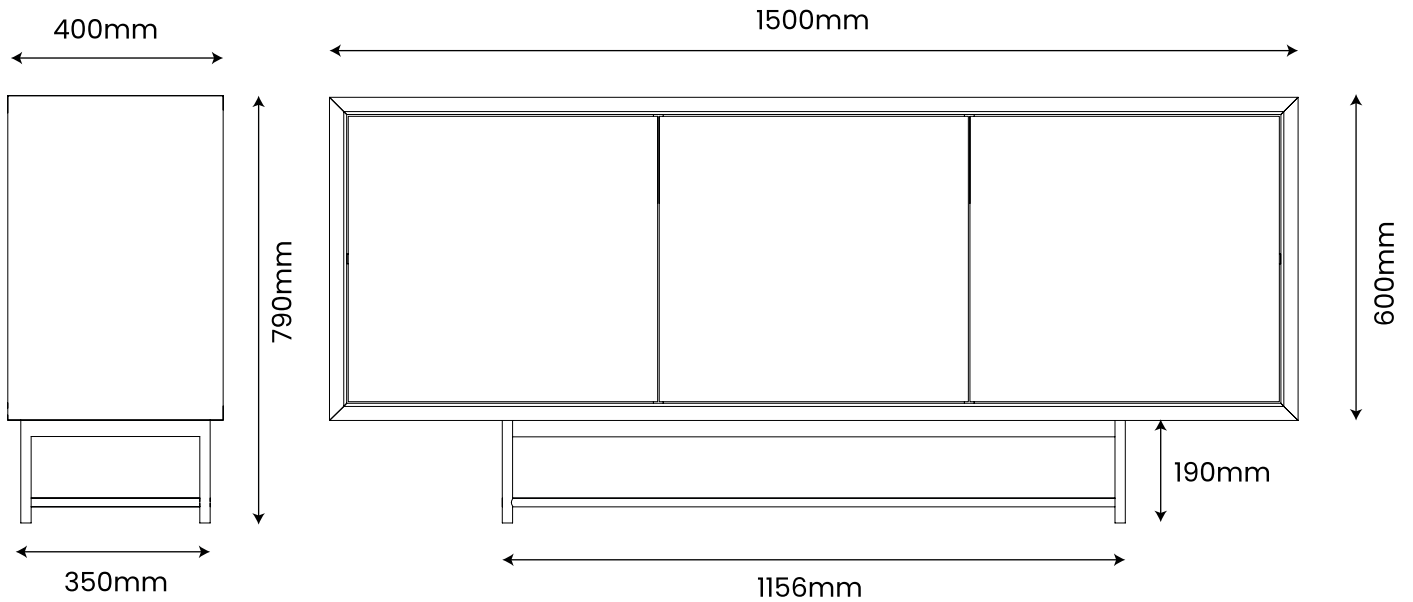

ABOUT  
SPACE

INCA  
SIDEBOARD

PRODUCT ID: 131992

ABOUTSPACE.COM

**FINISH:**

BLACK OAK

Additional colours available  
on request

**MATERIAL:**

Black Oak with Ribbed Glass  
and Aluminium Doors, Rose Gold  
Metal Legs

**DIMENSIONS:**

L: 1500mm  
W: 400mm  
H: 790mm

**Leg:**

H: 190mm  
L: 1156mm  
W: 350mm

DISCLAIMER: Product colour may slightly vary due to photographic lighting sources, your monitor settings and other similar factors. For more details, please visit: [aboutsace.net.au/pages/terms-conditions](https://aboutsace.net.au/pages/terms-conditions)