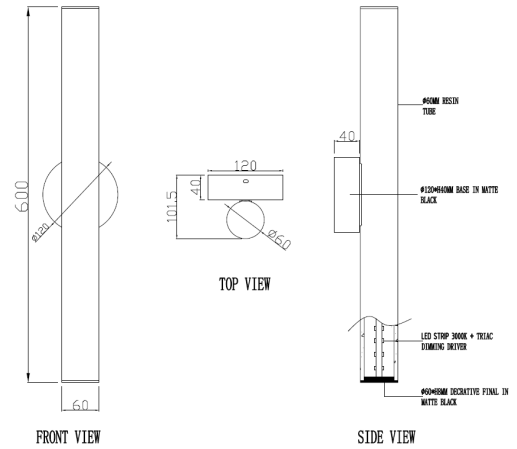

HIGHGATE

ID: 131450

FINISH	WHITE,BLACK
MATERIAL	RESIN,STEEL
DIMENSIONS	DIAM: 60mm x L: 600mm x D: 101.5mm
LIGHT SOURCE	SMD LED
WATTAGE	15W
CCT	3000K
LUMENS	1071.5lm
CRI	80
DIMMABLE	TRIAC DIMMABLE
IP RATING	IP20
WARRANTY	3 YEARS

## DESCRIPTION

Highgate Wall Lamp Marble Finish 15W 3000K  
IP20 Diam: 60mm x L:600mm x D: 101.5mm  
Triac Dim

**Disclaimer:** Product colour may slightly vary due to photographic lighting sources, your monitor settings and other similar factors. For more details, please visit: <https://www.aboutspace.net.au/pages/terms-conditions>