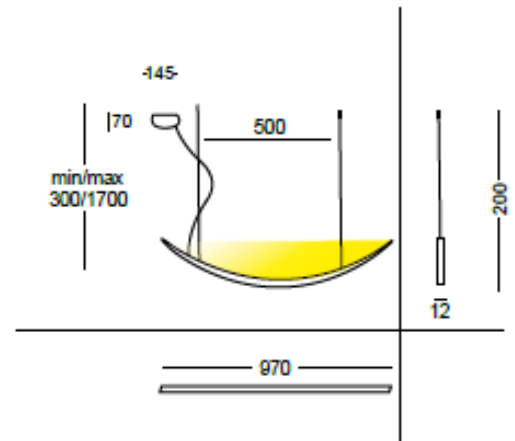

### HERON P 95

ID:

White

Sandy

Matt Black

FINISH	WHITE
MATERIAL	ALUMINUM,METHACRYLATE
DIMENSIONS	L: 970mm x H: 300mm x W: 12mm DROP: 2000mm
LIGHT SOURCE	LED
WATTAGE	3 x 6W
LUMENS	2250lm
CCT	3000K
DIMMING	YES
IP RATING	IP20
WARRANTY	2 YEARS

### DESCRIPTION

Heron Pendant Matt Black 3x6W 2250lm  
3000K L:970mm x H:300mm x W: 12mm  
Drop: 2000mm

**Disclaimer:** Product colour may slightly vary due to photographic lighting sources, your monitor settings and other similar factors. For more details, please visit: <https://www.aboutspace.net.au/pages/terms-conditions>