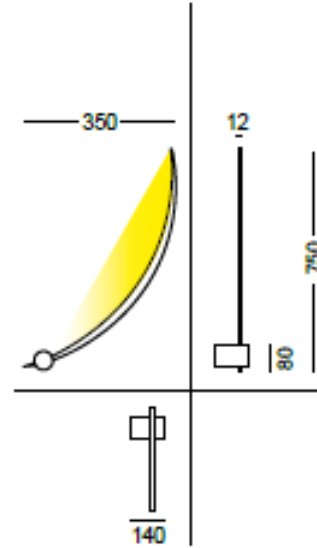

HERON 75 AS/AD **ID:**

FINISH	BLACK
MATERIAL	ALUMINUM,METHACRYLATE
DIMENSIONS	L: 350mm x H: 750mm x D: 140mm
LIGHT SOURCE	LED
WATTAGE	2 x 6W
CCT	3000K
LUMENS	1500lm
DIMMABLE	YES
IP RATING	IP20
WARRANTY	2 YEARS

DESCRIPTION

Heron Wall Matt Black 2 x 6W 1500lm 3000K IP20
L: 350mm x H: 750mm x D: 140mm

Disclaimer: Product colour may slightly vary due to photographic lighting sources, your monitor settings and other similar factors. For more details, please visit: <https://www.aboutspace.net.au/pages/terms-conditions>