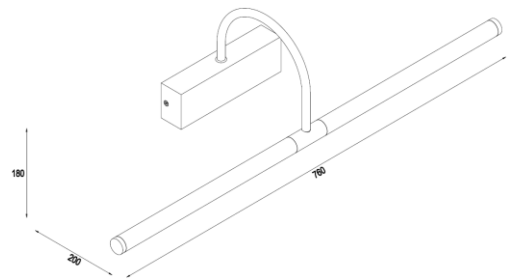

HECTOR BK

ID: 131003

FINISH	BLACK
MATERIAL	STEEL
DIMENSIONS	L: 760mm x H: 180mm x D: 200mm
LIGHT SOURCE	LED
WATTAGE	11W
LUMENS	625lm
CCT	3000K
CRI	80
DIMMABLE	NO
LED DRIVER TYPE	11W CONSTANT CURRENT 300mA
IP RATING	IP20

DESCRIPTION

Hector Matt Black Wall Light 11W 3000K 625lm
RA80 IP20 L:760mm x H:180mm x D: 200mm

Disclaimer: Product colour may slightly vary due to photographic lighting sources, your monitor settings and other similar factors. For more details, please visit: <https://www.aboutspace.net.au/pages/terms-conditions>