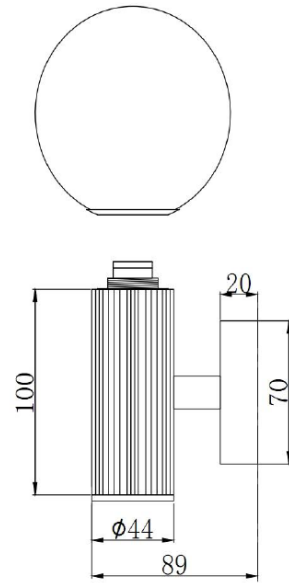

GWEN WALL GLD

ID: 130600

FINISH	GOLD,BLACK
MATERIAL	ALUMINUM,STEEL
DIMENSIONS	Diam: 44mm x H: 100mm x D: 89mm
LIGHT SOURCE	LED
WATTAGE	2W
LUMENS	160lm
CCT	3000K
IP RATING	IP20
WARRANTY	2 YEARS
OTHER INFORMATION	SUITABLE WITH YOSH GLASS AND METAL SHADE

DESCRIPTION

Gwen Wall Lamp in Gold with Black Base
Finish 2W 160lm 3000K IP20 Diam: 44mm x
H: 100mm x D: 89mm

Disclaimer: Product colour may slightly vary due to photographic lighting sources, your monitor settings and other similar factors. For more details, please visit: <https://www.aboutspace.net.au/pages/terms-conditions>