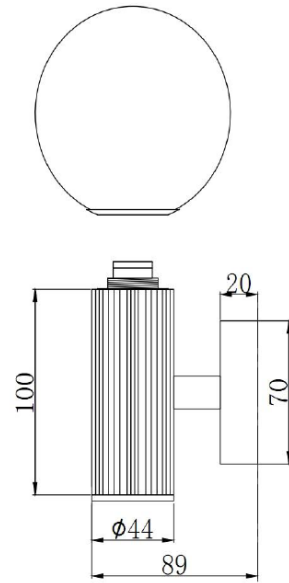

GWEN WALL BK

ID: 130601

FINISH	BLACK,GOLD
MATERIAL	ALUMINUM,STEEL
DIMENSIONS	Diam: 44mm x H: 100mm x D: 89mm
LIGHT SOURCE	LED
WATTAGE	2W
LUMENS	160lm
CCT	3000K
IP RATING	IP20
WARRANTY	2 YEARS
OTHER INFORMATION	SUITABLE WITH YOSH GLASS AND METAL SHADE

DESCRIPTION

Gwen Wall Lamp in Black with Gold Base
Finish 2W 160lm 3000K IP20 Diam: 44mm x
H: 100mm x D: 89mm

Disclaimer: Product colour may slightly vary due to photographic lighting sources, your monitor settings and other similar factors. For more details, please visit: <https://www.aboutspace.net.au/pages/terms-conditions>