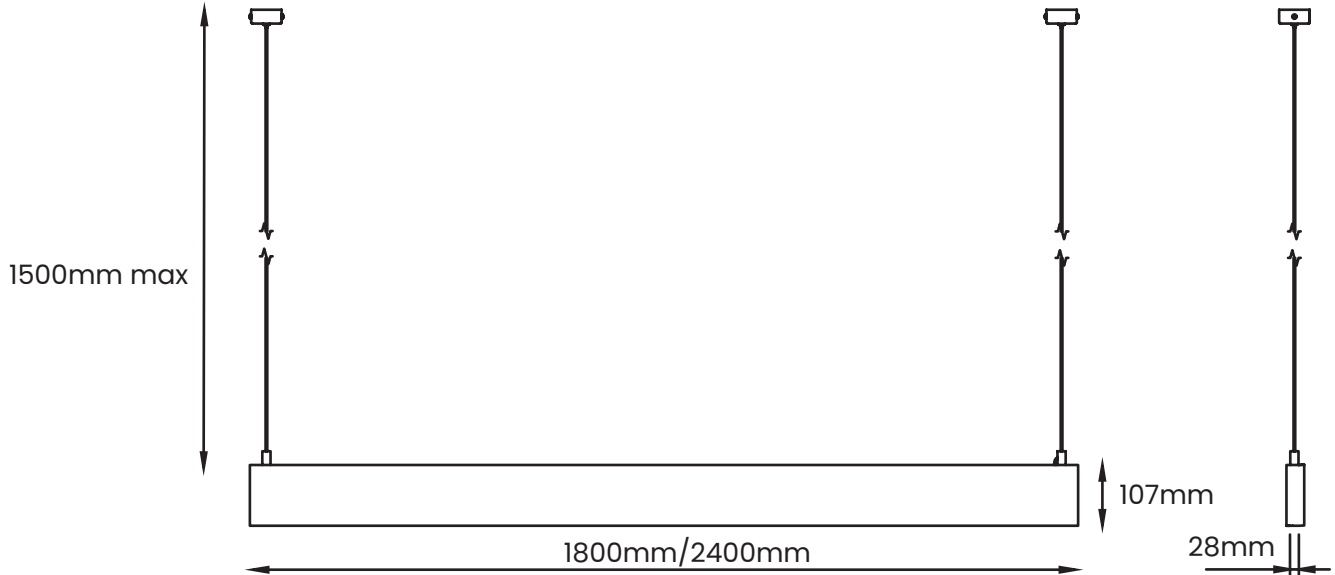

**ABOUT
SPACE**

GROVE RECTANGULAR

LINEAR PENDANT

FINISH:

● Walnut

MATERIAL:

Timber

DIMENSIONS:

H: 28mm
W: 107mm
L: 1800mm/2400mm

Drop: 1500mm max

LIGHT SOURCE: LED

CRI: 90

WATTAGE: 9.6W/14.4W

LUMENS: 690lms/930lms

KELVIN: 3000K/4000K

DIMMABLE: Yes