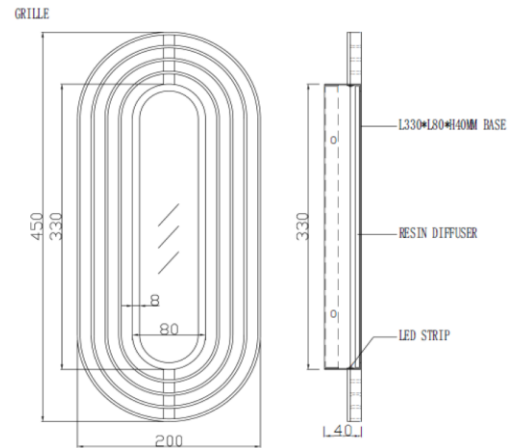

GRILLE

ID: 130957

FINISH	BLACK
MATERIAL	STEEL, RESIN
DIMENSIONS	L: 450mm x W: 200mm x D: 40mm
LIGHT SOURCE	LED
WATTAGE	10W
LUMENS	217lm
CCT	3000K
CRI	90
DIMMABLE	TRIAC DIMMABLE
IP RATING	IP20
WARRANTY	3 YEARS

## DESCRIPTION

Grille Resin Wall Lamp Matt Black Finish 10W  
3000K IP20 L: 450mm x W: 200mm x D: 40mm  
Triac Dim

**Disclaimer:** Product colour may slightly vary due to photographic lighting sources, your monitor settings and other similar factors. For more details, please visit: <https://www.aboutspace.net.au/pages/terms-conditions>