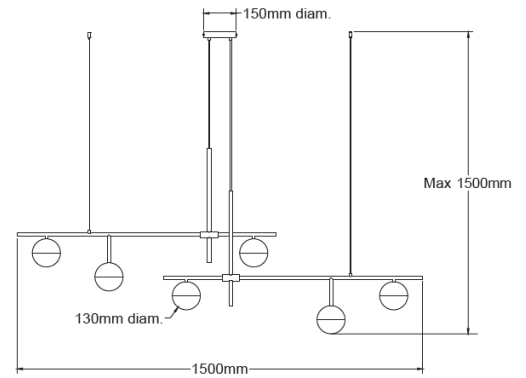

GORGON 150 BK

ID: 131475

FINISH	BLACK
MATERIAL	STEEL, GLASS
DIMENSIONS	L: 1500mm x W: 130mm
LIGHT SOURCE	6 x G9
IP RATING	IP20
WARRANTY	3 YEARS
OTHER INFORMATION	SATIN BLACK METAL CANOPY DIAM: 80mm

DESCRIPTION

Gorgon Black Pendant 6 x G9 L:1500mm
Drop:1500mm

Disclaimer: Product colour may slightly vary due to photographic lighting sources, your monitor settings and other similar factors. For more details, please visit: <https://www.aboutspace.net.au/pages/terms-conditions>