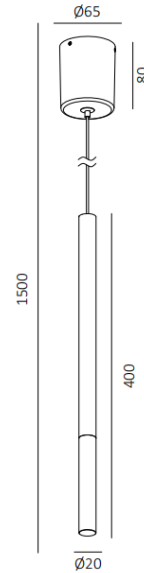

GLORY BR

ID: 129162

FINISH	BRASS
MATERIAL	ALUMINUM, PMMA
DIMENSIONS	DIAM: 20mm x H: 400mm DROP: 1500mm
LIGHT SOURCE	LED
WATTAGE	5W
LUMENS	280lm
CCT	3000K
DIMMABLE	DIMMABLE
LED DRIVER TYPE	5W CONSTANT CURRENT 500mA 9V
IP RATING	IP20
WARRANTY	5 YEARS
OTHER INFORMATION	CANOPY DIAM: 65mm X H: 80mm BRASS FINISHED

DESCRIPTION

GLORY LED Pendant Lamp in Brass Finish Stylish Cylinder Tube with Low Glare Design for Indoor Use.