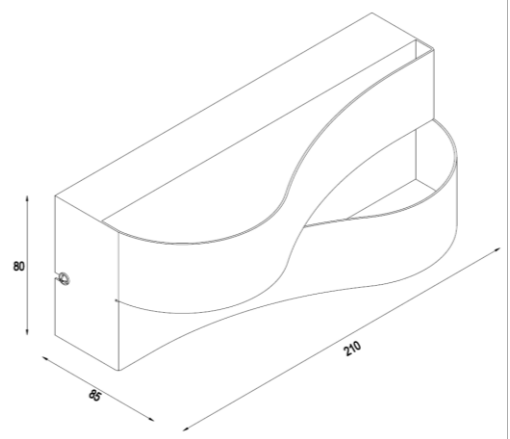

GIOVANNI

ID: 131022

FINISH	BLACK
MATERIAL	STEEL
DIMENSIONS	L: 210mm x H: 80 x D: 85mm
LIGHT SOURCE	LED
WATTAGE	8W
LUMENS	15.88lm/W
CCT	3000K
DIMMABLE	TRIAC DIMMABLE
LED DRIVER TYPE	8W CONSTANT CURRENT 300mA 26-40VDC
IP RATING	IP20
WARRANTY	3 YEARS

## DESCRIPTION

Giovanni Black Wall Light 8W LED 3000K IP20  
L: 210mm x H: 80mm x D: 85mm Triac Dim

**Disclaimer:** Product colour may slightly vary due to photographic lighting sources, your monitor settings and other similar factors. For more details, please visit: <https://www.aboutspace.net.au/pages/terms-conditions>