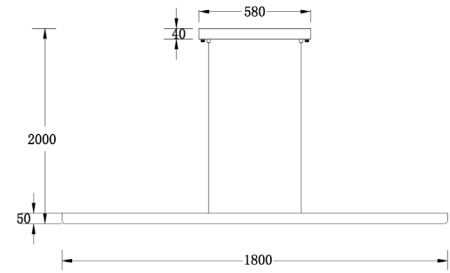

GARTH BK

ID: 129988

FINISH	BLACK
MATERIAL	ASHWOOD
DIMENSIONS	L: 1800mm x W: 40mm x H: 50mm DROP: 1800mm
LIGHT SOURCE	LED
WATTAGE	30W
LUMENS	1623lm
CCT	3000K
DIMMABLE	DIMMABLE
IP RATING	IP20
WARRANTY	2 YEARS
OTHER INFORMATION	CANOPY DIM: L: 580mm x W: 40mm H: 35mm BLACK FINISH

DESCRIPTION

Garth Ashwood Black Pendant 30W 3K W:40mm x H:50mm x L:1800mm Triac Dim

Disclaimer: Product colour may slightly vary due to photographic lighting sources, your monitor settings and other similar factors. For more details, please visit: <https://www.aboutspace.net.au/pages/terms-conditions>