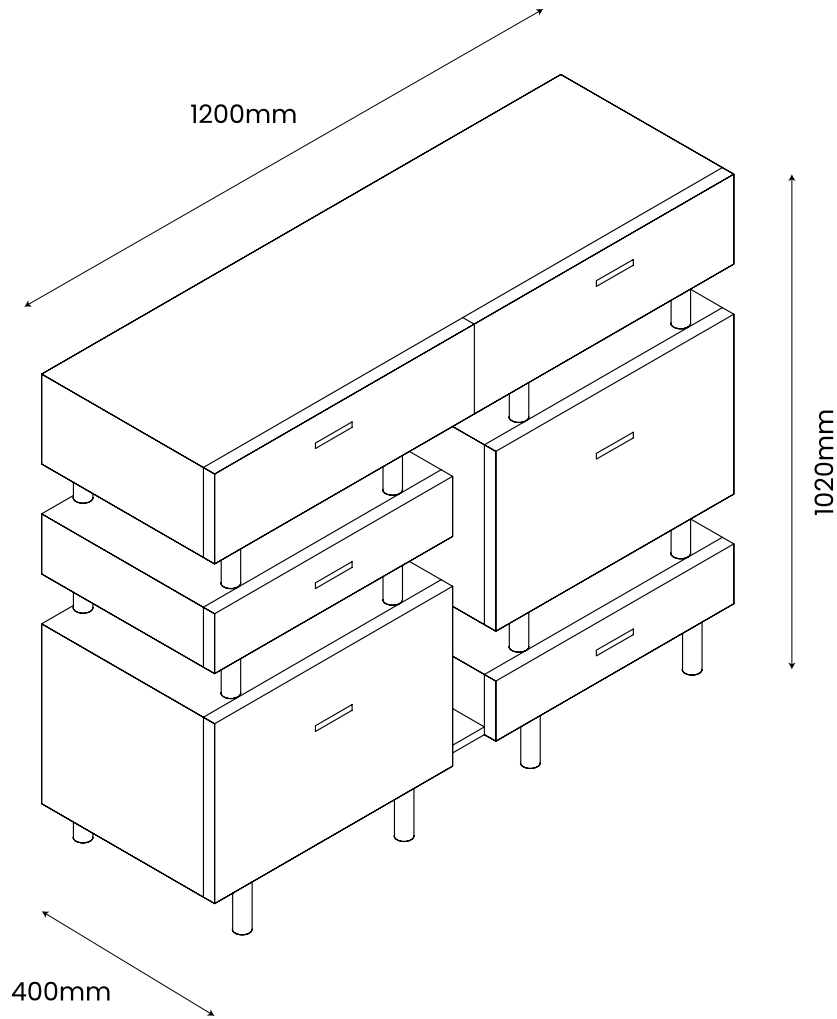

ABOUT
SPACE

GANDIA
SIDEBOARD

FINISH:

DARK WALNUT

Additional colours available
on request

MATERIAL:

Melamine with Black Metal

DIMENSIONS:

L: 1200mm

W: 400mm

H: 1020mm

DISCLAIMER: Product colour may slightly vary due to photographic lighting sources, your monitor settings and other similar factors. For more details, please visit: aboutspace.net.au/pages/terms-conditions