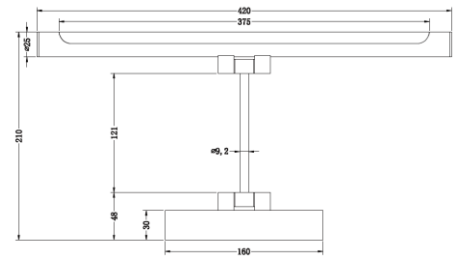

GALA

ID: 131056

|                   |  |
|-------------------|--|
| FINISH            | BRASS  |
| MATERIAL          | STEEL,ALUMINUM   |
| DIMENSIONS        | L: 420mm x H: 55mm x D: 210mm                          |
| LIGHT SOURCE      | LED  |
| WATTAGE           | 5W   |
| LUMENS            | 399lm  |
| CCT               | 2700K  |
| CRI               | 70   |
| OTHER INFORMATION | WALL CANOPY L: 160mm x H: 55 x D: 30mm<br>BRASS FINISH |

## DESCRIPTION

Gala Brass Wall Light 5W LED 2700K 399lm  
CRI70 L: 460mm x H: 55mm x D: 210mm

**Disclaimer:** Product colour may slightly vary due to photographic lighting sources, your monitor settings and other similar factors. For more details, please visit: <https://www.aboutspace.net.au/pages/terms-conditions>