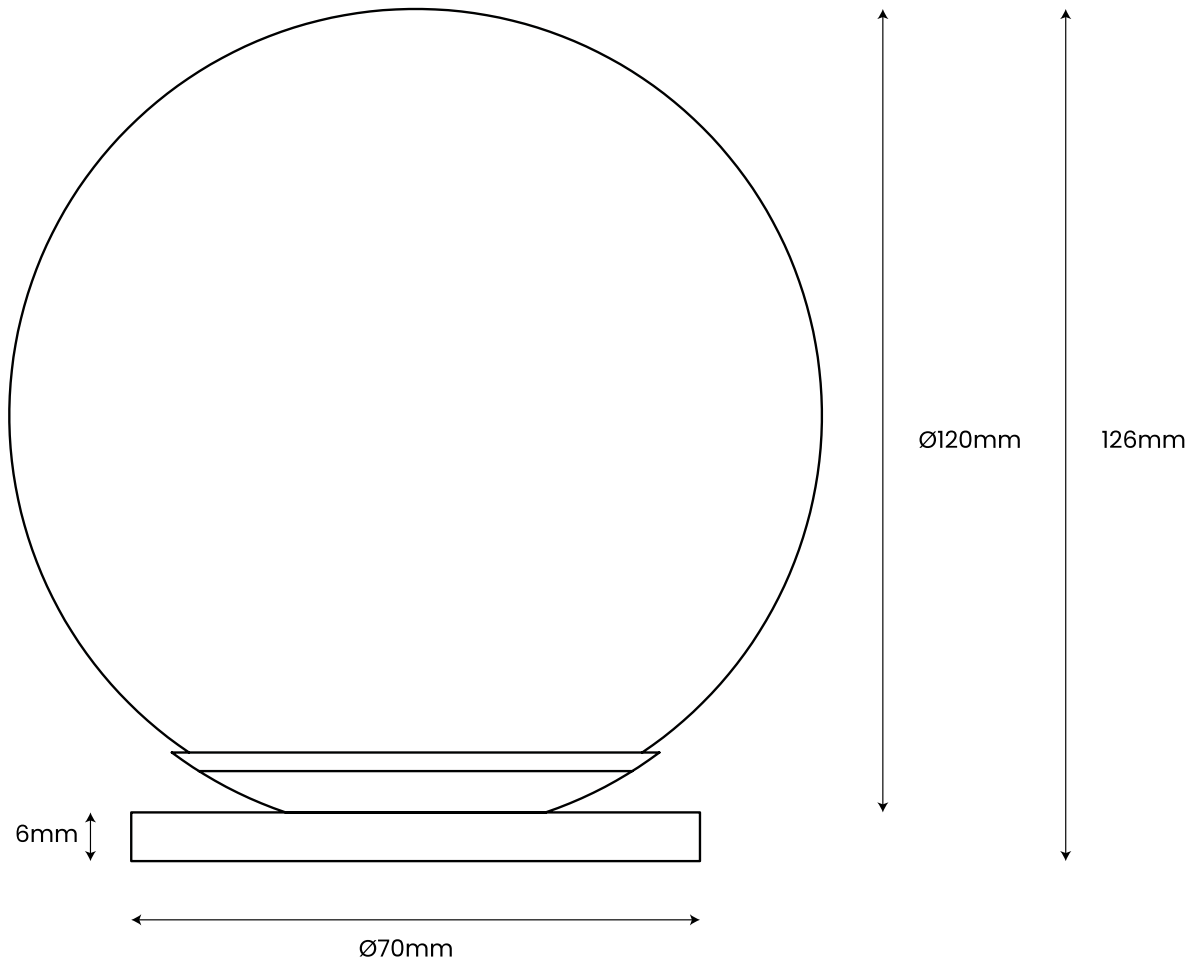

**ABOUT
SPACE**

FORTE IP65
OUTDOOR WALL LIGHT

PRODUCT ID: 131614 WHITE / 131615 BRASS / 132271 BLACK

ABOUTSPACE.NET.AU

FINISH:

- BLACK
 - BRASS
 - WHITE
- with Opal Glass

MATERIAL:

Steel, Glass

DIMENSIONS:

Diameter: 120mm
D: 126mm

BASE PLATE:

Diameter: 70mm
H: 6mm

WATTAGE: 2W

LIGHT SOURCE: LED (Included)

CCT: 3000K

LUMENS: 290lm