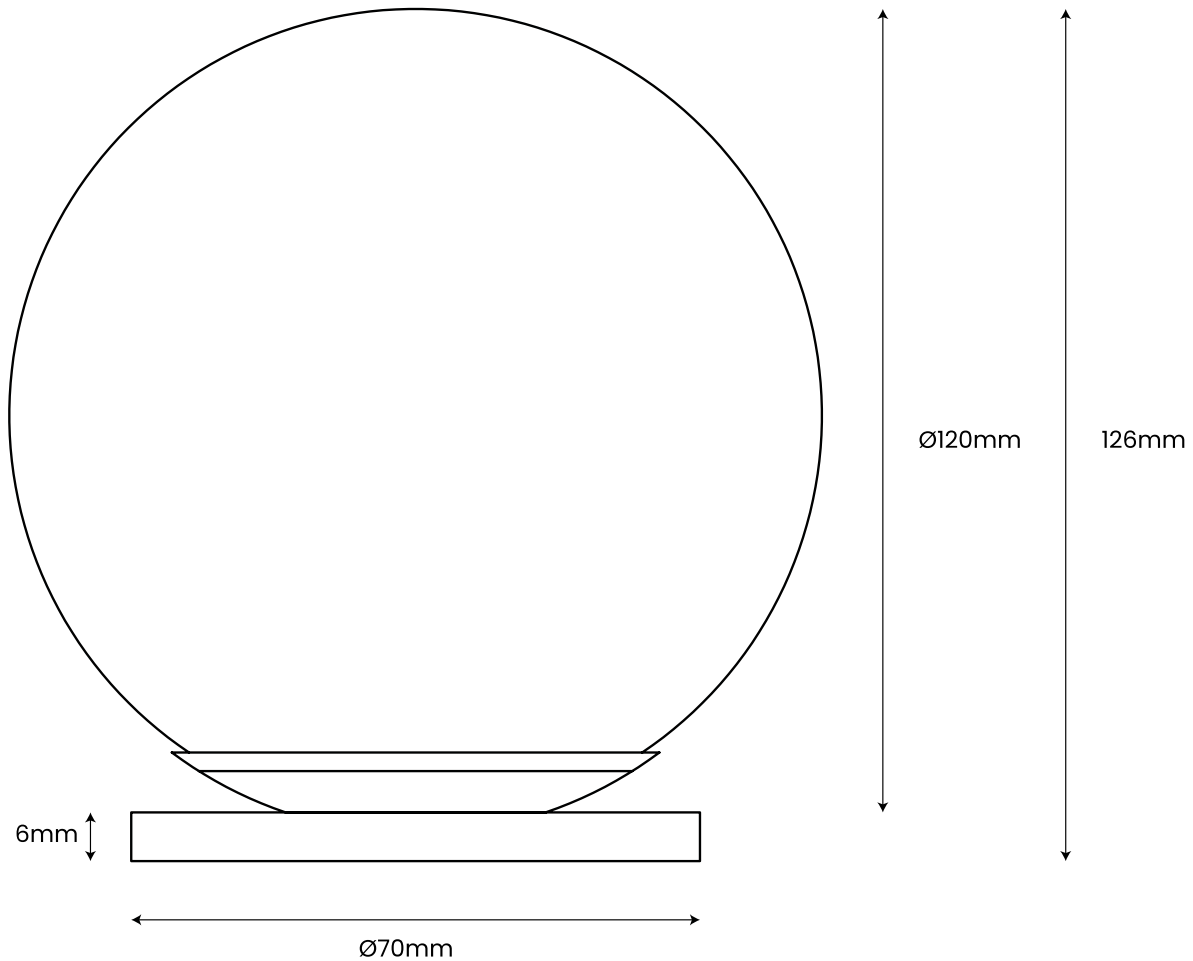

**ABOUT
SPACE**

FORTE IP65
OUTDOOR WALL LIGHT

PRODUCT ID: 131614 WHITE / 131615 BRASS / 132271 BLACK

ABOUTSPACE.NET.AU

FINISH:

- BLACK
 - BRASS
 - WHITE
- with Opal Glass

MATERIAL:

Steel, Glass

DIMENSIONS:

Diameter: 120mm
D: 126mm

BASE PLATE:

Diameter: 70mm
H: 6mm

WATTAGE: 2W

LIGHT SOURCE: LED (Included)

CCT: 3000K

LUMENS: 290lm