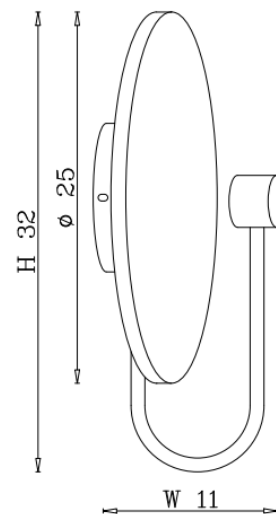

FLORENCE

ID:

FINISH	BRASS/BLACK, TRAVERTINE
MATERIAL	STEEL, PLASTER
DIMENSIONS	L: 250mm x H: 320mm x W: 110mm
LIGHT SOURCE	LED
WATTAGE	5W
CCT	3000K
CRI	80
DIMMABLE	NO
IP RATING	IP20
WARRANTY	2 YEARS

DESCRIPTION

Florence Travertine Wall LED 5W 3000K L:
250mm x H: 320mm x W: 110mm

Disclaimer: Product colour may slightly vary due to photographic lighting sources, your monitor settings and other similar factors. For more details, please visit: <https://www.aboutspace.net.au/pages/terms-conditions>