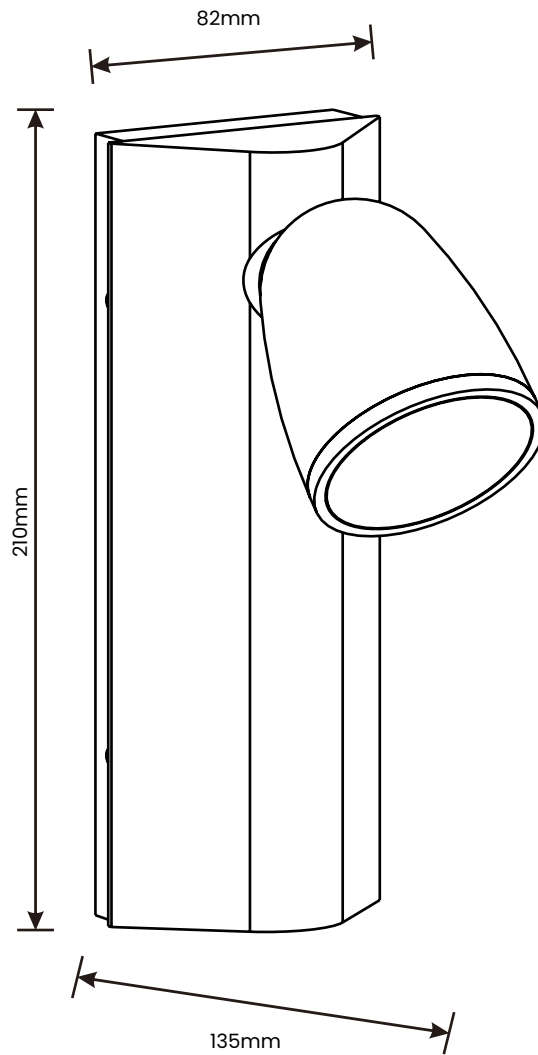

**ABOUT
SPACE**

FLARA
WALL LIGHT

FINISH:
● DARK GREY

MATERIAL:
Aluminium, Glass

DIMENSIONS:
H: 210mm
W: 82mm
D: 135mm

WATTAGE: 35W MAX
LIGHT SOURCE: GU10
IP RATING: IP65
WARRANTY: 2 Years

DISCLAIMER: Product colour may slightly vary due to photographic lighting sources, your monitor settings and other similar factors. For more details, please visit: aboutspace.net.au/pages/terms-conditions