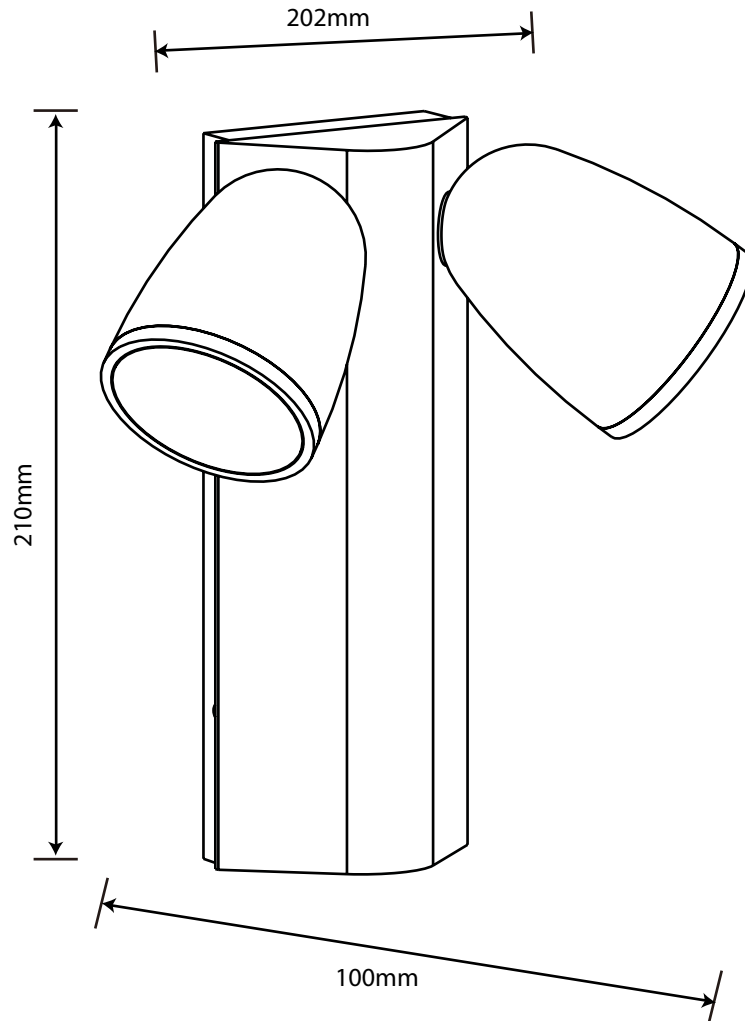

ABOUT
SPACE

FLARA DUO
WALL LIGHT

FINISH:

- DARK GREY

MATERIAL:

Aluminium, Glass

DIMENSIONS:

H: 210mm
W: 202mm
D: 100mm

WATTAGE: 35W MAX

LIGHT SOURCE: 2X GU10

IP RATING: IP65

WARRANTY: 2 Years

DISCLAIMER: Product colour may slightly vary due to photographic lighting sources, your monitor settings and other similar factors. For more details, please visit: aboutspace.net.au/pages/terms-conditions