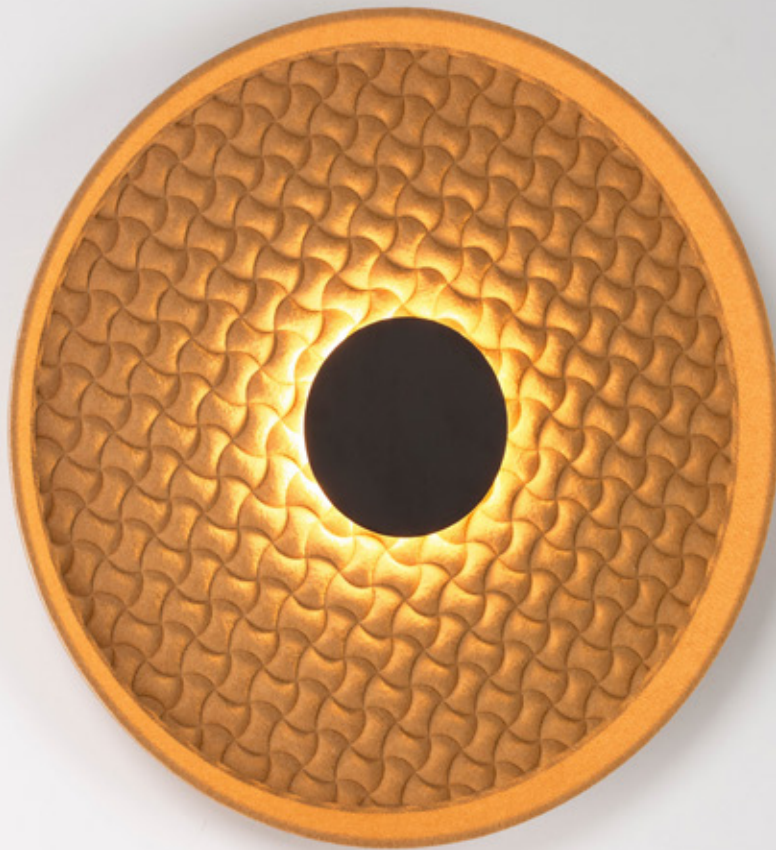

**ABOUT
SPACE**

FELTRE
WALL LIGHT

PRODUCT ID: 131959 YELLOW / 131960 GREEN

ABOUTSPACE.NET.AU

FINISH:

- EARTH YELLOW
- OLIVE GREEN

MATERIAL:

Felt

DIMENSIONS:

Diameter: 455mm
D: 72mm

WATTAGE: 5W

LIGHT SOURCE: LED

CCT: 3000K

LUMENS: 40lm

CRI: 90

IP RATING: IP20