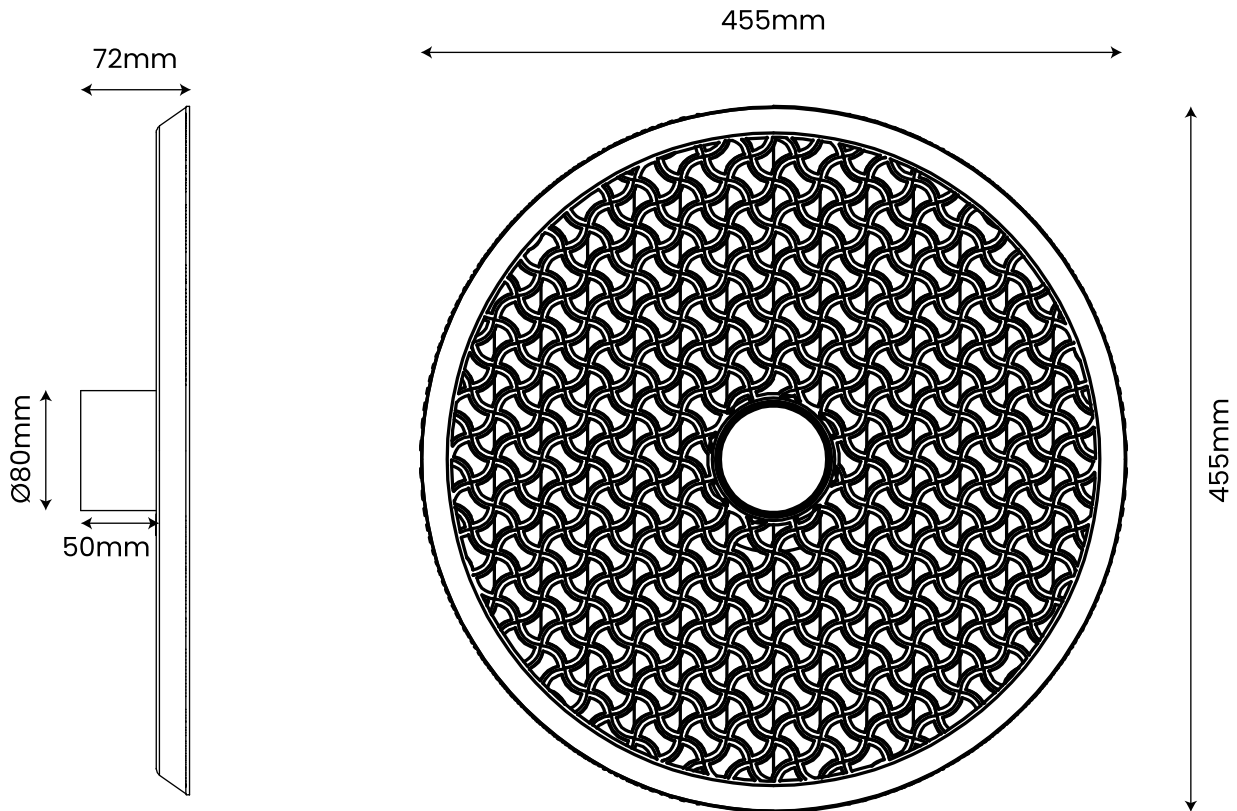

**ABOUT
SPACE**

FELTRE
WALL LIGHT

PRODUCT ID: 131959 YELLOW / 131960 GREEN

ABOUTSPACE.NET.AU

FINISH:

- EARTH YELLOW
- OLIVE GREEN

MATERIAL:

Felt

DIMENSIONS:

Diameter: 455mm
D: 72mm

WATTAGE: 5W

LIGHT SOURCE: LED

CCT: 3000K

LUMENS: 40lm

CRI: 90

IP RATING: IP20