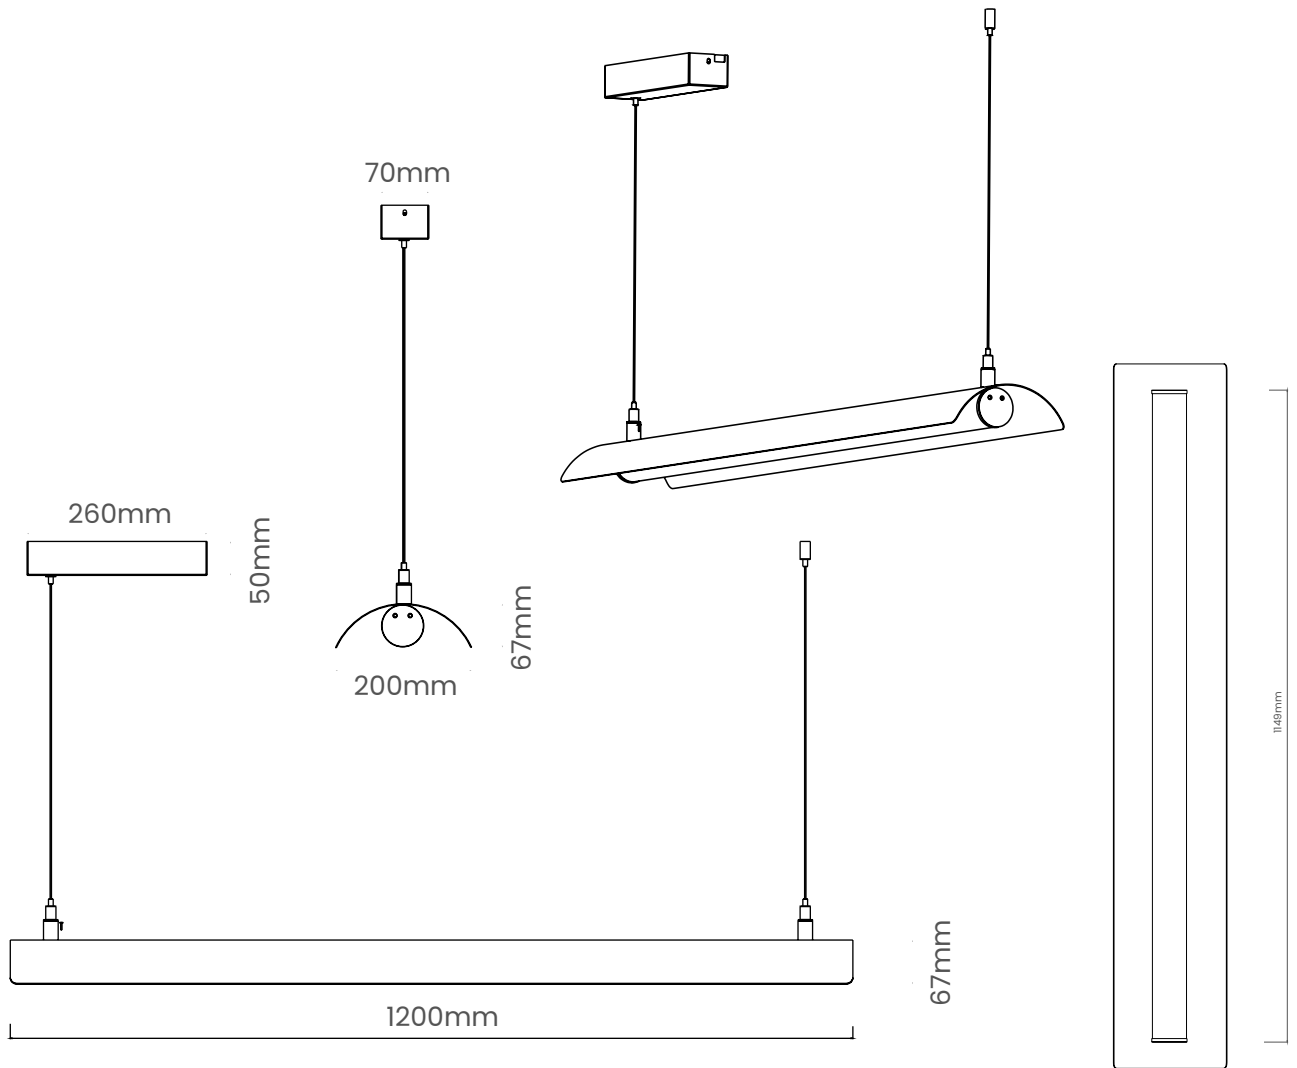

ABOUT SPACE

lighting

FELLOW

PENDANT LIGHT

FINISH:

- BLACK, LIGHT GREY

MATERIAL:

Steel, PC, Polyester

DIMENSIONS:

L: 1200mm
W: 200mm
H: 67mm

DROP:

1800mm

WATTAGE: 20W

LIGHT SOURCE: LED

LUMENS: 1500lm

CRI: 3000K

CRI: 90

DIMMABLE: YES

IP RATING: IP20

WARRANTY: 3 Years

OTHER INFORMATION:

CEILING CANOPY

L: 150mm

W: 35mm

H: 50mm

DISCLAIMER: Product colour may slightly vary due to photographic lighting sources, your monitor settings and other similar factors. For more details, please visit: aboutspace.net.au/pages/terms-conditions