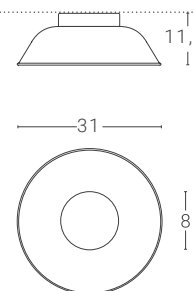

Reverb

Design: Alessandro Zambelli

lighting **ABOUT SPACE**

Ceiling light

Light source

LED 1 x 17W 230V 3000K 1950Lm
Energy Class A

ON/OFF driver included / DALI/PUSH
dimmable driver available on request

Wall light