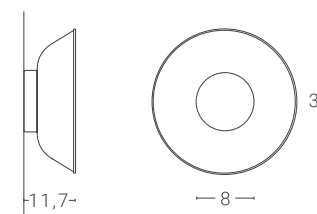

Reverb

Design: Alessandro Zambelli

lighting **ABOUT SPACE**

Ceiling light

Light source

LED 1 x 17W 230V 3000K 1950Lm
Energy Class A

ON/OFF driver included / DALI/PUSH
dimmable driver available on request

Wall light