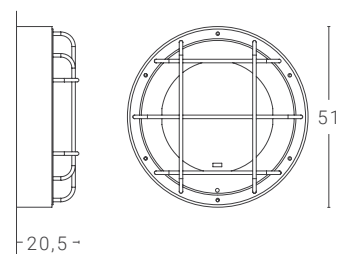

# Cantiere

lighting **ABOUT  
SPACE**

CANTIERE Ceiling light

Light source

LED 1 x 32W 230V 3000K/4000K 3950Lm/4310Lm  
Energy class A  
ON/OFF driver included / DALI/PUSH  
dimmable driver available on request

CANTIERE Wall light

Light source

LED 1 x 32W 230V 3000K/4000K 3950Lm/4310Lm  
Energy class A  
ON/OFF driver included / DALI/PUSH  
dimmable driver available on request

Material

Iron, methacrylate

Colours

○ RAL 9010    ● RAL 3002  
● RAL 9005