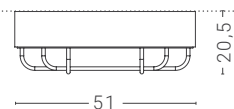

# Cantiere

lighting **ABOUT  
SPACE**

CANTIERE Ceiling light

Light source

LED 1 x 32W 230V 3000K/4000K 3950Lm/4310Lm  
Energy class A  
ON/OFF driver included / DALI/PUSH  
dimmable driver available on request

CANTIERE Wall light

Light source

LED 1 x 32W 230V 3000K/4000K 3950Lm/4310Lm  
Energy class A  
ON/OFF driver included / DALI/PUSH  
dimmable driver available on request

Material

Iron, methacrylate

Colours

○ RAL 9010    ● RAL 3002  
● RAL 9005