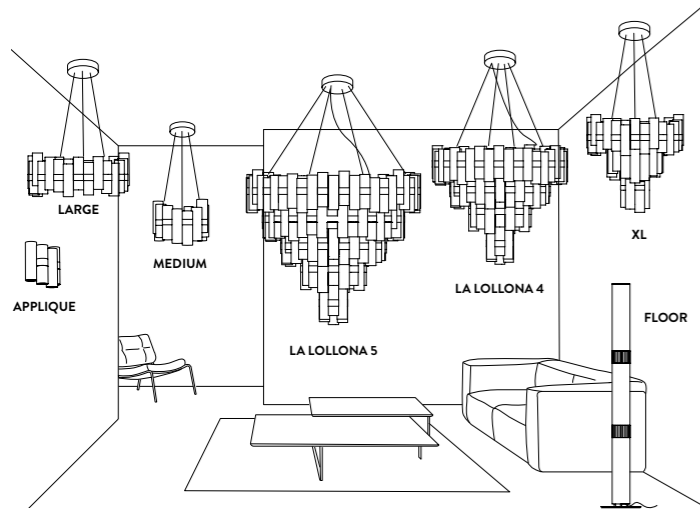

LA LOLLO APPLIQUE design by Lorenza Bozzoli

PRODUCT	DIMENSIONS	COLOUR
WALL LAMP Bulbs E14: 2 X 6W LED Filament Dimmable with: Dimmable bulbs Made of: Lentiflex® / Cristalflex® Opalflex® Brushed Goldflex® or Pewterflex® With: Stainless Steel Support Weight: net Kg 0,45 - gross Kg 1 Package: 33 x 34 x h. 19 cm		☐ WHITE
		☐ GRADIENT
		☐ GOLD
		☐ PEWTER WHITE

LA LOLLO FLOOR design by Lorenza Bozzoli

PRODUCT	DIMENSIONS	COLOUR
FLOOR LAMP Bulbs E27: 3 X 12W LED Filament Dimmable with: Dimmable bulbs Made of: Lentiflex® / Cristalflex® and Steelflex® With: Stainless Steel Base - Dimmer Weight: net Kg 2,9 - gross Kg 5,9 Package: 30 x 35 x h. 170 cm BULBS DISPOSITION 		☐ PRISMA/SILVER
		☐ PRISMA/GOLD

LA LOLLO ENTIRE COLLECTION