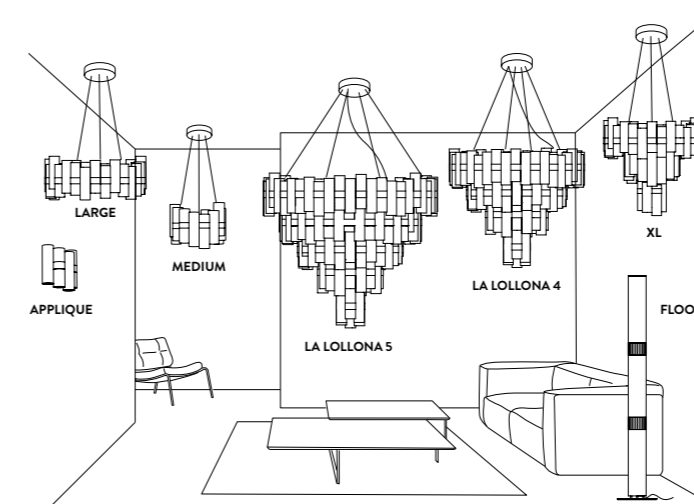

CANOPY DETAILS

LA LOLLONA

LA LOLLONA 5 / 4: Ø31/35 cm x h. 5 cm (Ø 12/13-3/4" x h. 2")
 Standard cable kit: 6 m

LA LOLLO

XL: Ø25,5 cm x h. 5 cm (Ø10" x h. 2")
LARGE: Ø 25,5 cm x h. 5 cm (Ø10" x h. 2")
 6 m. cable kit also available for purchase after lamp order

MEDIUM: Ø 16 cm x h. 3,5 cm (Ø 6-1/4" x h.1-1/2")
 6m. cable kit must be ordered with lamp purchase

LA LOLLO ENTIRE COLLECTION

FINISHES

LA LOLLO APPLIQUE design by Lorenza Bozzoli

PRODUCT	DIMENSIONS	COLOUR
WALL LAMP Bulbs E14: 2 X 6W LED Filament Dimmable with: Dimmable bulbs Made of: Lentiflex® / Cristalflex® Opalflex® Brushed Goldflex® or Pewterflex® With: Stainless Steel Support Weight: net Kg 0,45 - gross Kg 1 Package: 33 x 34 x h. 19 cm		<input type="checkbox"/> WHITE
		<input type="checkbox"/> GRADIENT
		<input type="checkbox"/> GOLD
		<input type="checkbox"/> PEWTER WHITE