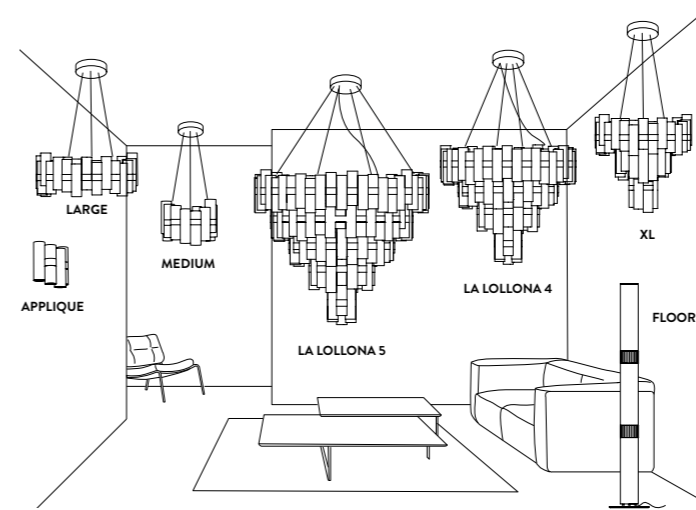

FINISHES

LA LOLLO ENTIRE COLLECTION