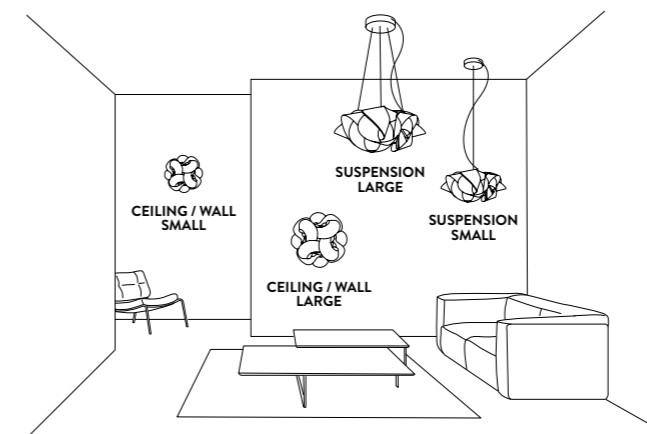

FABULA design by Costantino Morosin

PRODUCT	DIMENSIONS	COLOUR	PRODUCT	DIMENSIONS	COLOUR
SUSPENSION LARGE Bulbs E27: 5 X 12W LED Filament Dimmable with: Dimmable bulbs Made of: Lentiflex® With: Magnetic System® Weight: net Kg 3 - gross Kg 5,8 Package: 62 x 64 x h. 34 cm	LIGHT SOURCE: BOTTOM VIEW	☐ PRISMA	CEILING/WALL LARGE Bulbs E27: 5 X 12W LED Filament Dimmable with: Dimmable bulbs Made of: Lentiflex® With: Magnetic System® Weight: net Kg 3 - gross Kg 5,8 Package: 62 x 64 x h. 34 cm	LIGHT SOURCE: BOTTOM VIEW	☐ PRISMA
SUSPENSION Bulbs E27: 3 X 12W LED Filament Dimmable with: Dimmable bulbs Made of: Lentiflex® With: Magnetic System® Weight: net Kg 1,5 - gross Kg 3,15 Package: 57 x 58 x h. 30 cm	LIGHT SOURCE: BOTTOM VIEW	☐ PRISMA	CEILING/WALL Bulbs E27: 3 X 12W LED Filament Dimmable with: Dimmable bulbs Made of: Lentiflex® With: Magnetic System® Weight: net Kg 1,5 - gross Kg 3,15 Package: 57 x 58 x h. 30 cm	LIGHT SOURCE: BOTTOM VIEW	☐ PRISMA

lighting **ABOUT SPACE**

CANOPY DETAILS

FABULA SUSPENSION

LARGE: Ø 14 cm x h. 3 cm (Ø 5-1/2" x h. 1")
SMALL: Ø 12 cm x h. 3,2 cm (Ø 4-3/4" x h. 1-1/4")
6m. cable kit must be ordered with lamp purchase

Multiple installation kit on request

FABULA ENTIRE COLLECTION

FINISHES