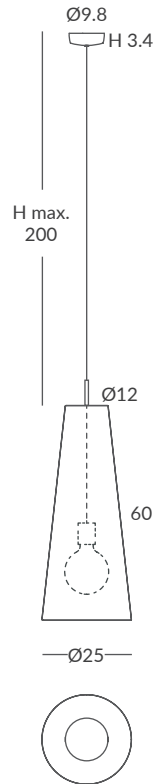

SAVINA suspensions

REF.
29810/25

SUSPENSION
IP20

MATERIAL
Metal and cord

FINISH
Canopy: matt white, matt black,
chrome or satin nickel
Structure: black (except for white cord)
Cord: see standard colors
Spotlight: matt black

INSTALLATION
- 1 x GU10 LED 8W Ø5cm 

©

REF.
29810/35

SUSPENSION
IP20

MATERIAL
Metal and cord

FINISH
Canopy: matt white, matt black,
chrome or satin nickel
Structure: black (except for white cord)
Cord: see standard colors
Spotlight: matt black

INSTALLATION
- 1 x GU10 LED 8W Ø5cm 

©

SAVINA suspensions

REF.
29811/25

SUSPENSION
IP20 (29811/25)

Metal and cord

FINISH

Canopy: matt white, matt black, chrome or satin nickel
Structure: black (except for white cord)
Cord: see standard colors

INSTALLATION

- 1 x E27 LED 15W Ø6cm 
 - 1 x E27 LED 15W Ø9.5cm 
- ©

REF.
29811/35

SUSPENSION
IP20 (29811/35)

MATERIAL
Metal and cord

FINISH

Canopy: matt white, matt black, chrome or satin nickel
Structure: black (except for white cord)
Cord: see standard colors