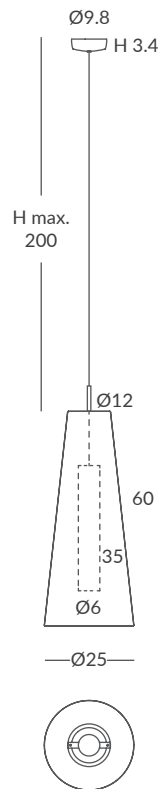

SAVINA suspensions

REF.
29810/25

SUSPENSION
IP20

MATERIAL
Metal and cord

FINISH
Canopy: matt white, matt black,
chrome or satin nickel
Structure: black (except for white cord)
Cord: see standard colors
Spotlight: matt black

INSTALLATION
- 1 x GU10 LED 8W Ø5cm 

©

REF.
29810/35

SUSPENSION
IP20

MATERIAL
Metal and cord

FINISH
Canopy: matt white, matt black,
chrome or satin nickel
Structure: black (except for white cord)
Cord: see standard colors
Spotlight: matt black

INSTALLATION
- 1 x GU10 LED 8W Ø5cm 

©

SAVINA suspensions

REF.
29811/25

SUSPENSION
IP20 (29811/25)

Metal and cord

FINISH

Canopy: matt white, matt black, chrome or satin nickel
Structure: black (except for white cord)
Cord: see standard colors

INSTALLATION

- 1 x E27 LED 15W Ø6cm 
 - 1 x E27 LED 15W Ø9.5cm 
- ©

REF.
29811/35

SUSPENSION
IP20 (29811/35)

MATERIAL
Metal and cord

FINISH

Canopy: matt white, matt black, chrome or satin nickel
Structure: black (except for white cord)
Cord: see standard colors