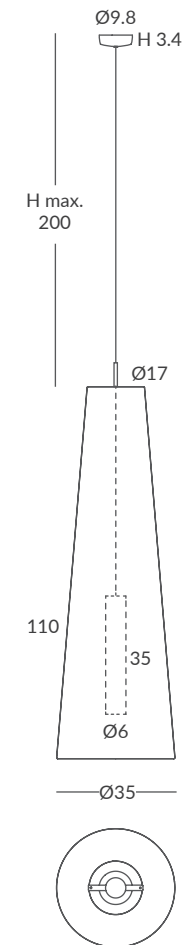

SAVINA suspensions

REF.
29810/25

SUSPENSION
IP20

MATERIAL
Metal and cord

FINISH
Canopy: matt white, matt black,
chrome or satin nickel
Structure: black (except for white cord)
Cord: see standard colors
Spotlight: matt black

INSTALLATION
- 1 x GU10 LED 8W Ø5cm 

©

REF.
29810/35

SUSPENSION
IP20

MATERIAL
Metal and cord

FINISH
Canopy: matt white, matt black,
chrome or satin nickel
Structure: black (except for white cord)
Cord: see standard colors
Spotlight: matt black

INSTALLATION
- 1 x GU10 LED 8W Ø5cm 

©

SAVINA suspensions

REF.
29811/25

SUSPENSION
IP20 (29811/25)

Metal and cord

FINISH

Canopy: matt white, matt black, chrome or satin nickel
Structure: black (except for white cord)
Cord: see standard colors

INSTALLATION

- 1 x E27 LED 15W Ø6cm 
 - 1 x E27 LED 15W Ø9.5cm 
- ©

REF.
29811/35

SUSPENSION
IP20 (29811/35)

MATERIAL
Metal and cord

FINISH

Canopy: matt white, matt black, chrome or satin nickel
Structure: black (except for white cord)
Cord: see standard colors