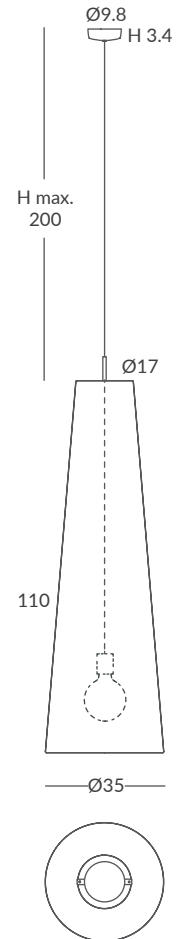

INSTALLATION

1. 1 x E27 LED 15W Ø6cm
   - 1 x E27 LED 15W Ø9.5cm
2. ©