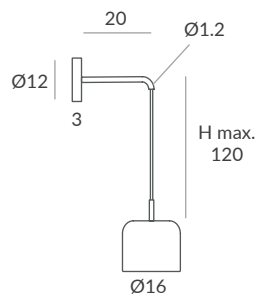

POT wall lamps

REF.
25916/20

WALL LAMP
IP20

MATERIAL

Metal & acrylic

FINISH

Wall base & arm: matt black or white
Lampshade: matt black, matt white,
white, beige, marsala or olive

INSTALACIÓN / INSTALLATION

- E27 LED 1x6W Ø5cm
- COB LED 8W AC.220V
  CRI>90
- 2700K 319lm
- 3000K 345lm
- 4000K 360lm