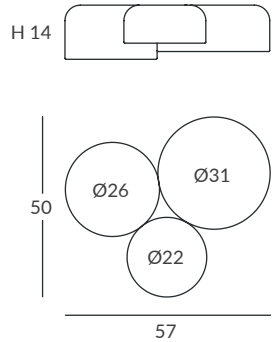

POT ceiling lamps

REF.
24210/60

CEILING LIGHT
IP20

MATERIAL Metal & acrylic

FINISH

Matt black

Matt white
White White-beige-marsala

White-beige-green

Diffuser: Matt opal

INSTALACIÓN / INSTALLATION

- E27 LED 5x15W Ø6cm
- COB LED 30W AC.220V
  CRI>90
- 2700K 1197lm
- 3000K 1296lm
- 4000K 1353lm