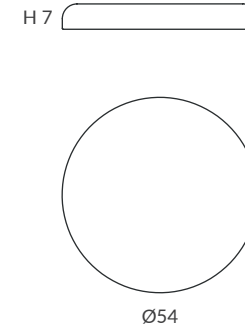

REF.
26200/54

CEILING LIGHT
IP20

MATERIAL
Metal & acrylic

FINISH

Matt black, matt white, white, beige, marsala or olive
Diffuser: Matt opal

INSTALLATION -

- PCB-LED 25W 700mA
  CRI>80
- Warm 3000K 2047lm

Neutral 4000K 2158lm

- PCB-LED 40W 700mA
  CRI>80
- Warm 3000K 2014lm
- Neutral 4000K 2107lm
- Double-switch option

dim L,C dim Casambi

3D and photometric files available