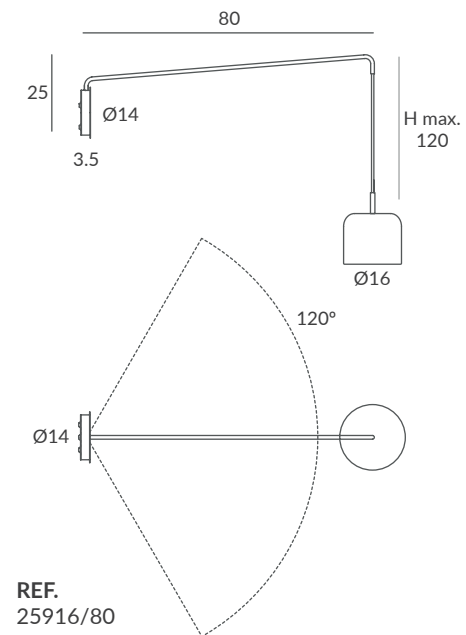

 dim L,C  dim Casambi

3D and photometric files available

POT wall lamps

REF.
25916/20

WALL LAMP
IP20

MATERIAL

Metal & acrylic

FINISH

Wall base & arm: matt black or white
Lampshade: matt black, matt white,
white, beige, marsala or olive

INSTALACIÓN / INSTALLATION

- E27 LED 1x6W Ø5cm  
- COB LED 8W AC.220V
CRI>90 
- 2700K 319lm
- 3000K 345lm
- 4000K 360lm

REF.
25916/50

WALL LAMP
IP20

MATERIAL Metal & acrylic

FINISH

Wall base & arm: matt black or white
Lampshade: matt black, matt white,
white, beige, marsala or olive

INSTALLATION

- E27 LED 1x6W Ø5cm  
- COB LED 8W AC.220V
CRI>90 
- 2700K 319lm
- 3000K 345lm
- 4000K 360lm

 dim Casambi

3D and photometric files available

REF.
25916/80

WALL LAMP
IP20

MATERIAL

Metal & acrylic

FINISH

Wall base & arm: matt black or white
Lampshade: matt black, matt white,
white, beige, marsala or olive