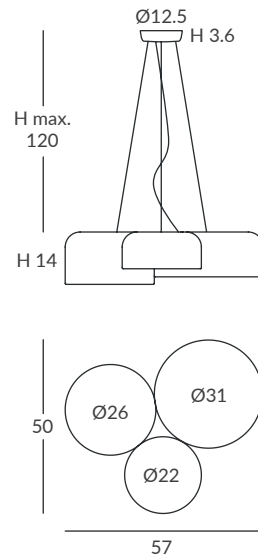

POT suspensions

REF.
24810/40

SUSPENSION
IP20

MATERIAL Metal & acrylic

FINISH

Matt black

Matt white
White White-beige-marsala White-beige-green
Diffuser: Matt opal

INSTALLATION - E27 LED 3x6W Ø5cm
- COB LED 24W AC.220V
CRI>90
- 2700K 957lm
- 3000K 1035lm
- 4000K 1080lm

REF.
24810/60

SUSPENSION
IP20

MATERIAL Metal & acrylic

FINISH

Matt black Matt white
White

White-beige-marsala

White-beige-green

Diffuser: Matt opal

INSTALLATION - E27 LED 5x15W Ø6cm
- COB LED 30W AC.220V
CRI>90

- 2700K 1197lm
- 3000K 1296lm
- 4000K 1353lm

dim L,C dim Casambi

3D and photometric files available