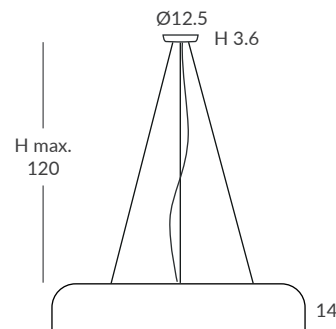

White

Diffuser: shiny opal

INSTALLATION

- E27 LED 5x15W Ø6cm
- PCB-LED 70W 500mA

CRI>90 D P C

Warm 3000K 5672lm

Neutral 4000K 6101lm

C

- E27 LED 5x15W Ø6cm
- PCB-LED 70W 500mA

CRI>90

Warm 3000K 5672lm

Neutral 4000K 6101lm

D dim DALI

P dim PUSH

C dim Casambi

3D and photometric files available