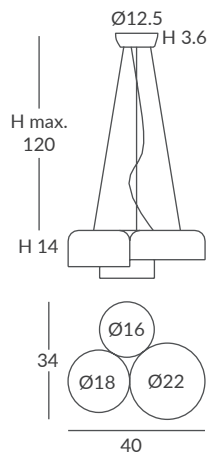

POT suspensions

REF.
24810/40

SUSPENSION
IP20

MATERIAL Metal & acrylic

FINISH

Matt black

Matt white
White White-beige-marsala White-beige-green
Diffuser: Matt opal

INSTALLATION - E27 LED 3x6W Ø5cm
- COB LED 24W AC.220V
CRI>90
- 2700K 957lm
- 3000K 1035lm
- 4000K 1080lm