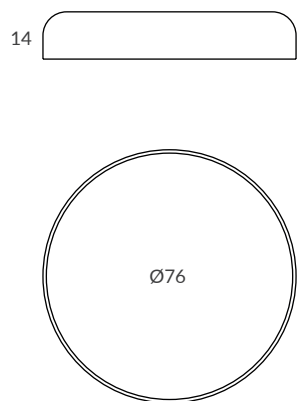

NEW POTs: ceiling and suspension lamps

REF.
26200/76

CEILING LIGHT
IP20

MATERIAL

Metal & PMMA

FINISH

Matt black

Matt white

White

Diffuser: shiny opal

INSTALLATION

- E27 LED 5x15W Ø6cm
- PCB-LED 70W 500mA

CRI>90 D P C

Warm 3000K 5672lm

Neutral 4000K 6101lm

C