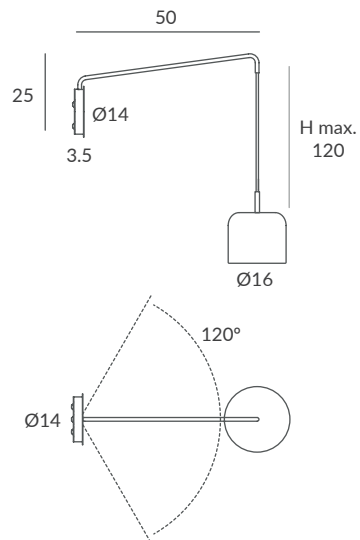

REF.
25916/50

WALL LAMP
IP20

MATERIAL Metal & acrylic

FINISH

Wall base & arm: matt black or white
Lampshade: matt black, matt white,
white, beige, marsala or olive

INSTALLATION

- E27 LED 1x6W Ø5cm
- COB LED 8W AC.220V
  CRI>90
- 2700K 319lm
- 3000K 345lm
- 4000K 360lm

dim Casambi

3D and photometric files available