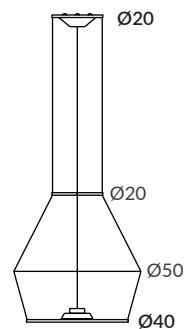

 dim

3D and photometric files available

Same lamp, different shapes

MORGANA suspensions

CONFIGURATION EXAMPLE OF MORGANA

1- Choose the bottom counterweight ring

- Ref.31200 (Ø20 cm)

2- Choose length:

- Ref.31200/200

3- Choose intermediate rings between the base and the bottom ring: - 2 x Ref. ARO20 + 1 x Ref. ARO50

4- Choose installation:

- E27 LED

OTHER EXAMPLES

Endless possibilities

31200/100 + 1xARO50
(E27 LED)