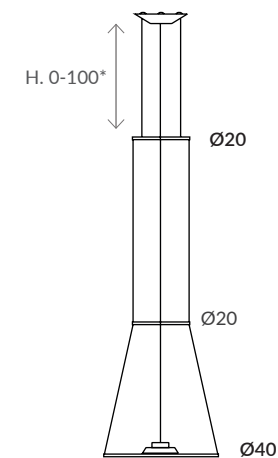

31400/100 + 1xARO20
(COB LED)