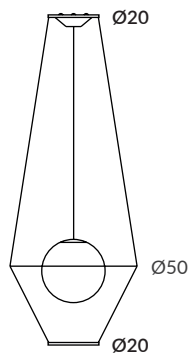

 dim

3D and photometric files available

Same lamp, different shapes

MORGANA suspensions

CONFIGURATION EXAMPLE OF MORGANA

1- Choose the bottom counterweight ring

- Ref.31200 (Ø20 cm)

2- Choose length:

- Ref.31200/200

3- Choose intermediate rings between the base and the bottom ring: - 2 x Ref. ARO20 + 1 x Ref. ARO50

4- Choose installation:

- E27 LED

OTHER EXAMPLES

Endless possibilities

31200/100 + 1xARO50
(E27 LED)