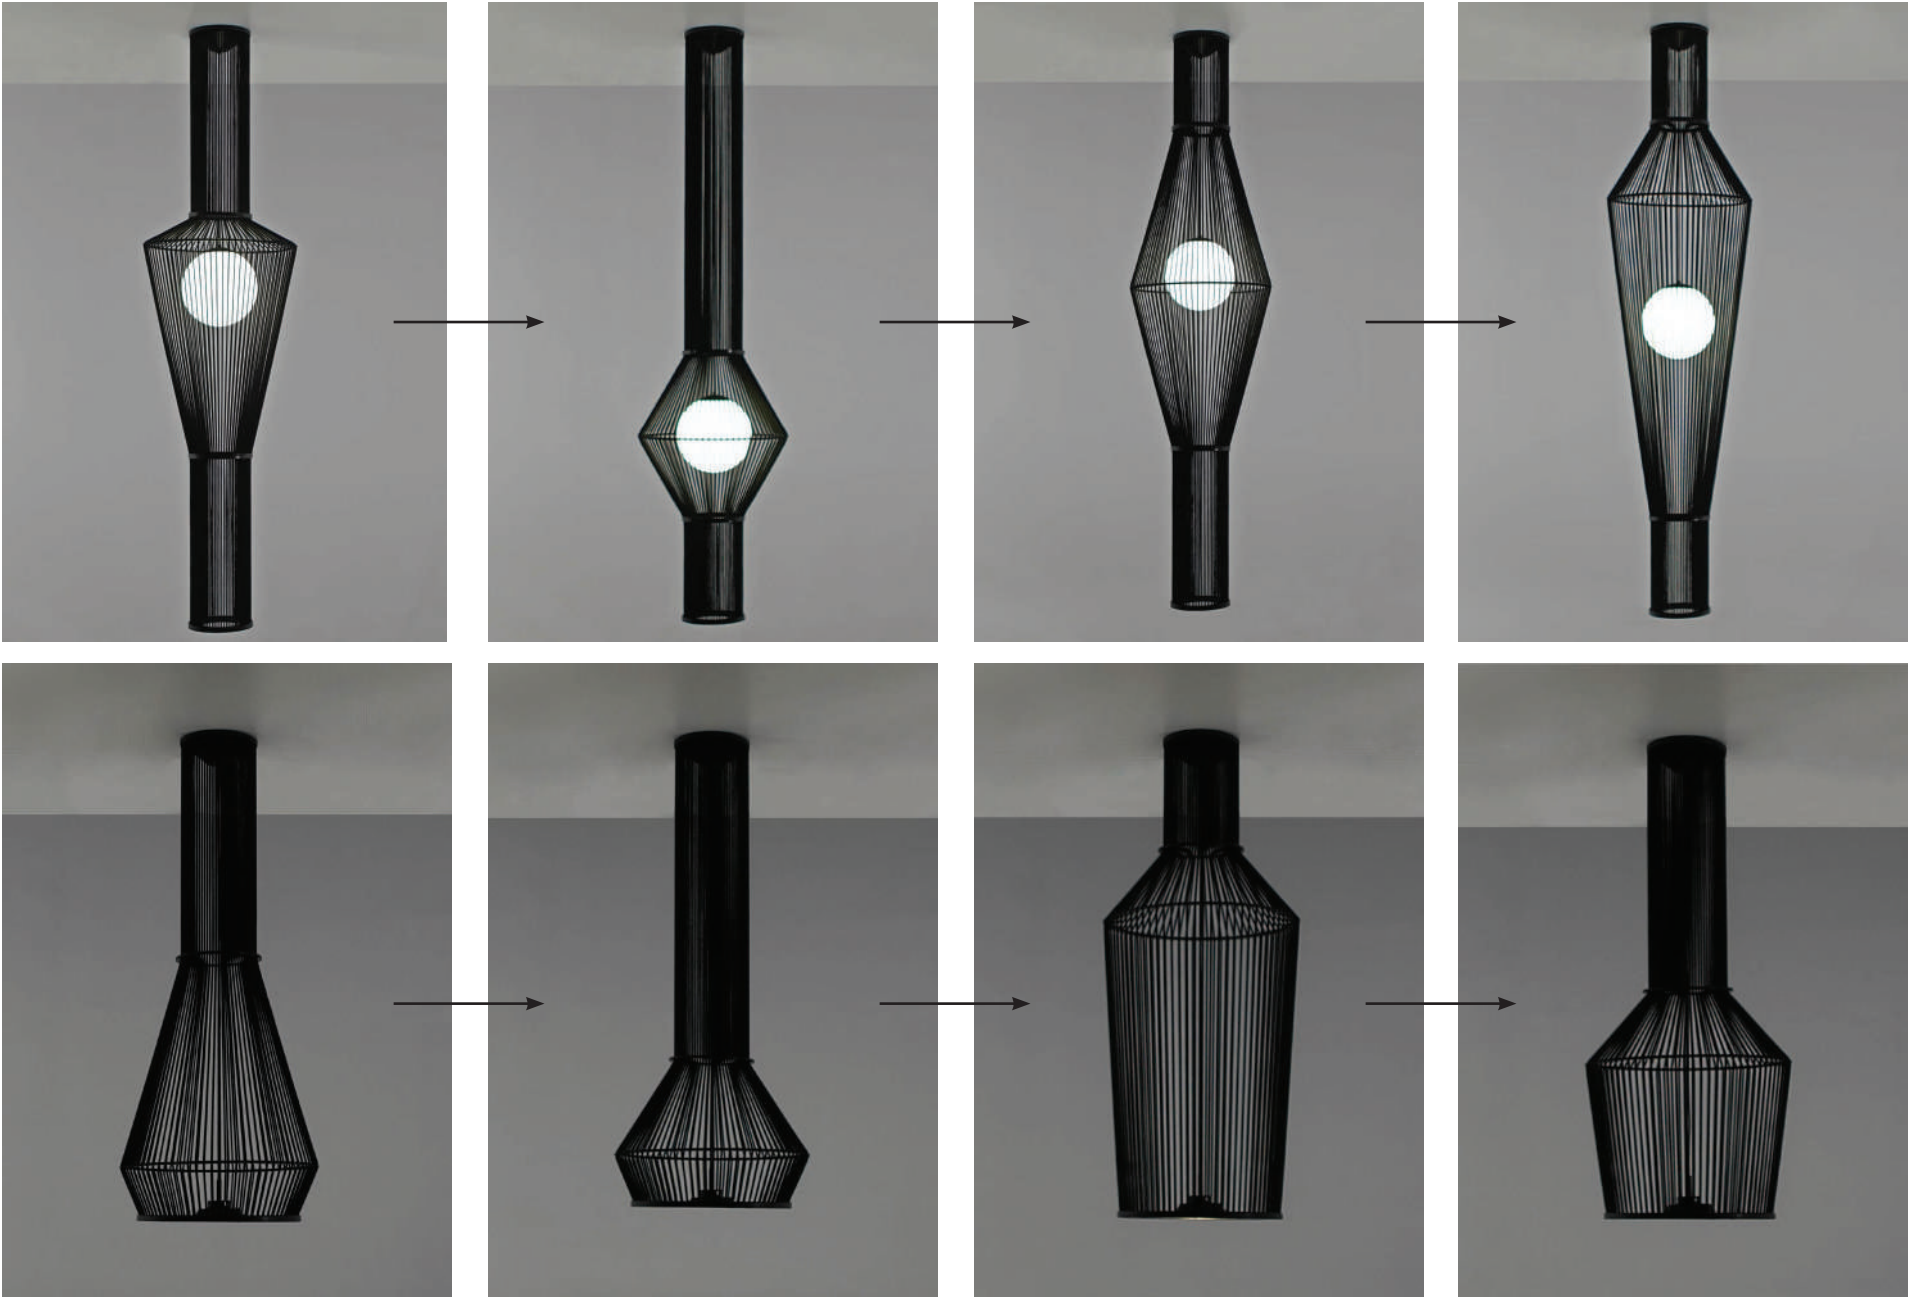

Same lamp, different shapes