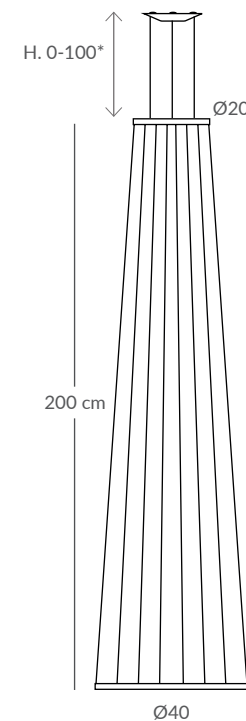

Structure: black

**Sphere: matt opal glass Cord:

See cord color chart

INSTALLATION

- E27 LED 1x15W Ø6cm*  
- COB LED 10W AC.220V
- CRI>90  
- 2700K 399lm
- 3000K 432lm
- 4000K 451lm

Other sizes ask factory

* Height-adjustable suspension

**Sphere included, light bulb NOT included.

REF. 31200/100

REF. 31200/200

REF. 31400/100

REF. 31400/200

ADDITIONAL RINGS

REF.
ARO20

Ø20

MATERIAL

Metal

FINISH

Matt black

REF.
ARO50

Ø50

MATERIAL

 dim

3D and photometric files available

Same lamp, different shapes

MORGANA suspensions

CONFIGURATION EXAMPLE OF MORGANA

1- Choose the bottom counterweight ring

- Ref.31200 (Ø20 cm)

2- Choose length: