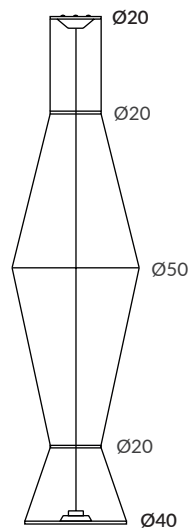

31400/200 + 2xARO20 + 1xARO50
(COB LED)