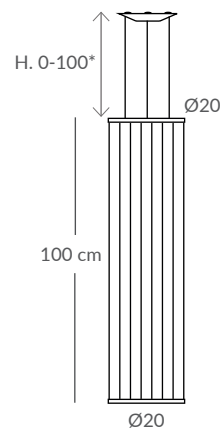

MORGANA suspensions

COLGANTE / SUSPENSION

IP20

MATERIAL

Metal and cord

FINISH

Canopy: matt black

Structure: black

**Sphere: matt opal glass Cord:

See cord color chart

INSTALLATION

- E27 LED 1x15W Ø6cm*
- COB LED 10W AC.220V
- CRI>90
- 2700K 399lm
- 3000K 432lm
- 4000K 451lm

Other sizes ask factory

* Height-adjustable suspension

**Sphere included, light bulb NOT included.

REF. 31200/100