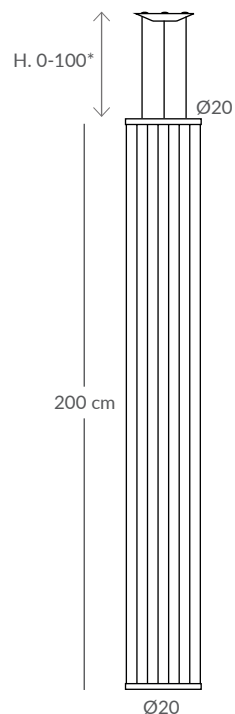

Structure: black

**Sphere: matt opal glass Cord:

See cord color chart

INSTALLATION

- E27 LED 1x15W Ø6cm*  
- COB LED 10W AC.220V
- CRI>90  
- 2700K 399lm
- 3000K 432lm
- 4000K 451lm

Other sizes ask factory

* Height-adjustable suspension

**Sphere included, light bulb NOT included.

REF. 31200/100

REF. 31200/200

REF. 31400/100

REF. 31400/200

ADDITIONAL RINGS

REF.
ARO20

Ø20

MATERIAL

Metal

FINISH

Matt black

REF.
ARO50

Ø50

MATERIAL

 dim

3D and photometric files available

Same lamp, different shapes

MORGANA suspensions

CONFIGURATION EXAMPLE OF MORGANA

1- Choose the bottom counterweight ring

- Ref.31200 (Ø20 cm)

2- Choose length: