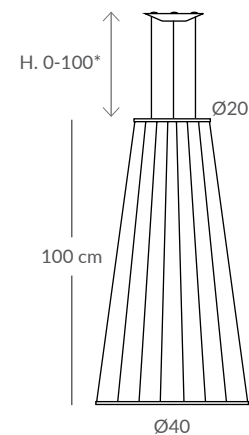

REF. 31400/100