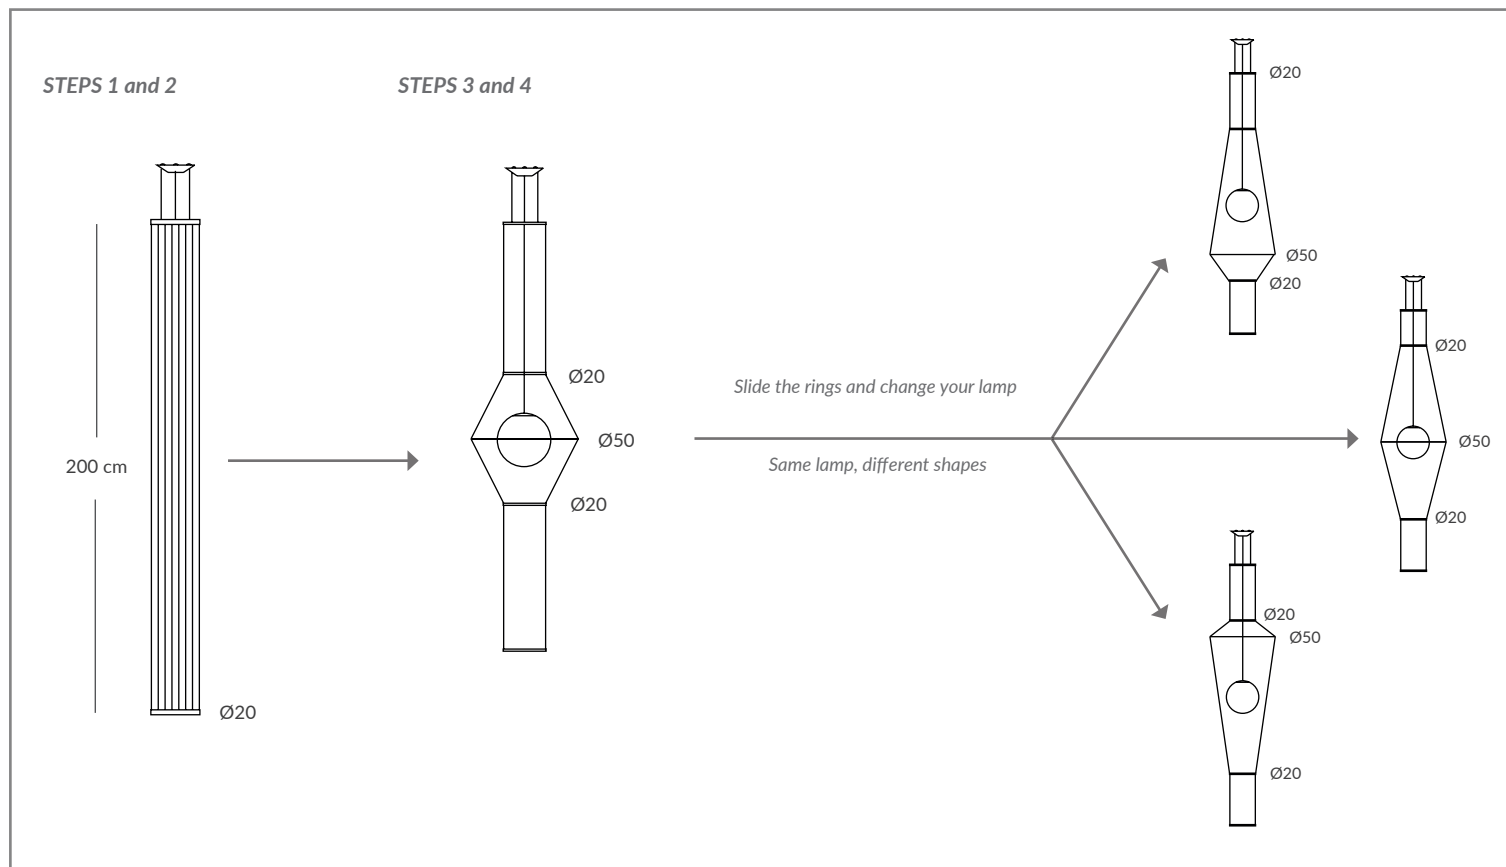

 dim

3D and photometric files available

Same lamp, different shapes

MORGANA suspensions

CONFIGURATION EXAMPLE OF MORGANA

1- Choose the bottom counterweight ring

- Ref.31200 (Ø20 cm)

2- Choose length:

- Ref.31200/200

3- Choose intermediate rings between the base and the bottom ring: - 2 x Ref. ARO20 + 1 x Ref. ARO50

4- Choose installation:

- E27 LED

OTHER EXAMPLES

Endless possibilities

31200/100 + 1xARO50
(E27 LED)