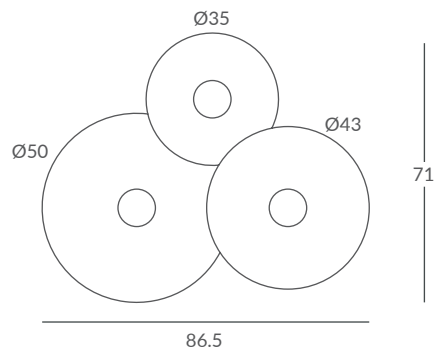

Granulated green

Diffuser: Satin

**INSTALLATION**  
COB-LED 10W AC.220V  
CRI>90

- 2700K 710lm
- 3000K 771lm
- 4000K 805lm

LC dim L,C    C dim  
3D and photometric files available

**REF.**  
31280/86

**CEILING LIGHT**  
IP20