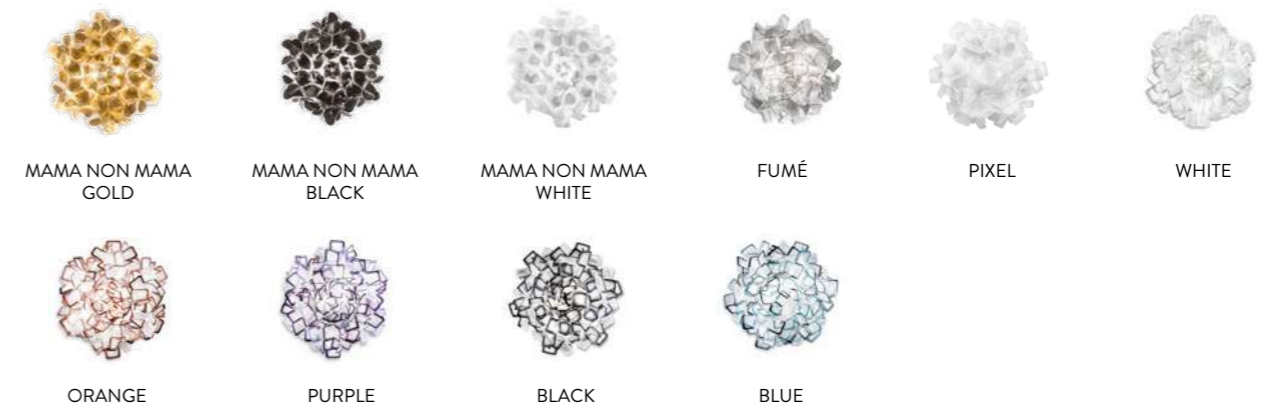

CLIZIA CEILING / WALL by Adriano Rachele

PRODUCT	DIMENSIONS	COLOUR
CEILING / WALL LARGE Bulbs E27: 3 X 12W LED Filament Dimmable with: Dimmable bulbs Made of: Opalflex® / Cristalflex® / Lentiflex® With: Magnetic Hanging System Weight: net Kg 4,5 - gross Kg 6,5 Package: 80 x 80 x h. 30 cm	 25 cm (9-3/4") 78 cm (30-3/4") LIGHT SOURCE: 37 cm 14-1/4"	MAMA NON MAMA GOLD MAMA NON MAMA BLACK MAMA NON MAMA WHITE FUMÉ FUMÉ WHITE ORANGE PURPLE
CEILING / WALL MEDIUM Bulbs E27: 2 X 12W LED Filament Dimmable with: Dimmable bulbs Made of: Opalflex® / Cristalflex® / Lentiflex® With: Magnetic Hanging System Weight: net Kg 2 - gross Kg 2,7 Package: 57 x 55 x h. 23 cm	 20 cm 8" 53 cm (20-3/4") LIGHT SOURCE: 26 cm 10 - 1/4"	MAMA NON MAMA GOLD MAMA NON MAMA BLACK MAMA NON MAMA WHITE FUMÉ WHITE ORANGE PURPLE BLUE
CEILING / WALL MINI Bulbs E14: 2 X 6W LED Filament Dimmable with: Dimmable bulbs Made of: Opalflex® / Cristalflex® / Lentiflex® With: Magnetic Hanging System Weight: net Kg 0,6 - gross Kg 1,4 Package: 36 x 38 x h. 15 cm	 15 cm 5-3/4" 32 cm (12-1/2") LIGHT SOURCE: 19 cm 7-1/4"	MAMA NON MAMA GOLD MAMA NON MAMA BLACK MAMA NON MAMA WHITE FUMÉ PIXEL BLACK WHITE ORANGE PURPLE

CLIZIA APPLIQUE design by Adriano Rachele

PRODUCT / PRODOTTO	DIMENSIONS	COLOUR
APPLIQUE Bulbs E14: 2 X 6W LED Filament Dimmable with: Dimmable bulbs Made of: Cristalflex® With: Magnetic Hanging System Weight: net Kg 0,6 - gross Kg 1,4 Package: 36 x 38 x h. 15 cm	 28 cm (9-3/4") 32 cm (12-1/2") 15 cm 5-3/4"	MAMA NON MAMA GOLD MAMA NON MAMA BLACK MAMA NON MAMA WHITE
	LIGHT SOURCE: 19 cm 7-1/4"	

CLIZIA ENTIRE COLLECTION

FINISHES