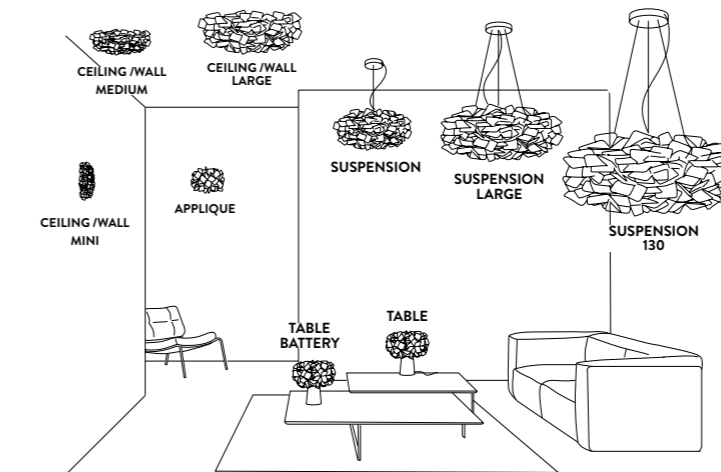

CLIZIA APPLIQUE design by Adriano Rachele

PRODUCT / PRODOTTO	DIMENSIONS	COLOUR
APPLIQUE Bulbs E14: 2 X 6W LED Filament Dimmable with: Dimmable bulbs Made of: Cristalflex® With: Magnetic Hanging System Weight: net Kg 0,6 - gross Kg 1,4 Package: 36 x 38 x h. 15 cm	 28 cm (9-3/4") 32 cm (12-1/2") 15 cm 5-3/4"	MAMA NON MAMA GOLD MAMA NON MAMA BLACK MAMA NON MAMA WHITE
	LIGHT SOURCE: 19 cm 7-1/4"	

CLIZIA ENTIRE COLLECTION