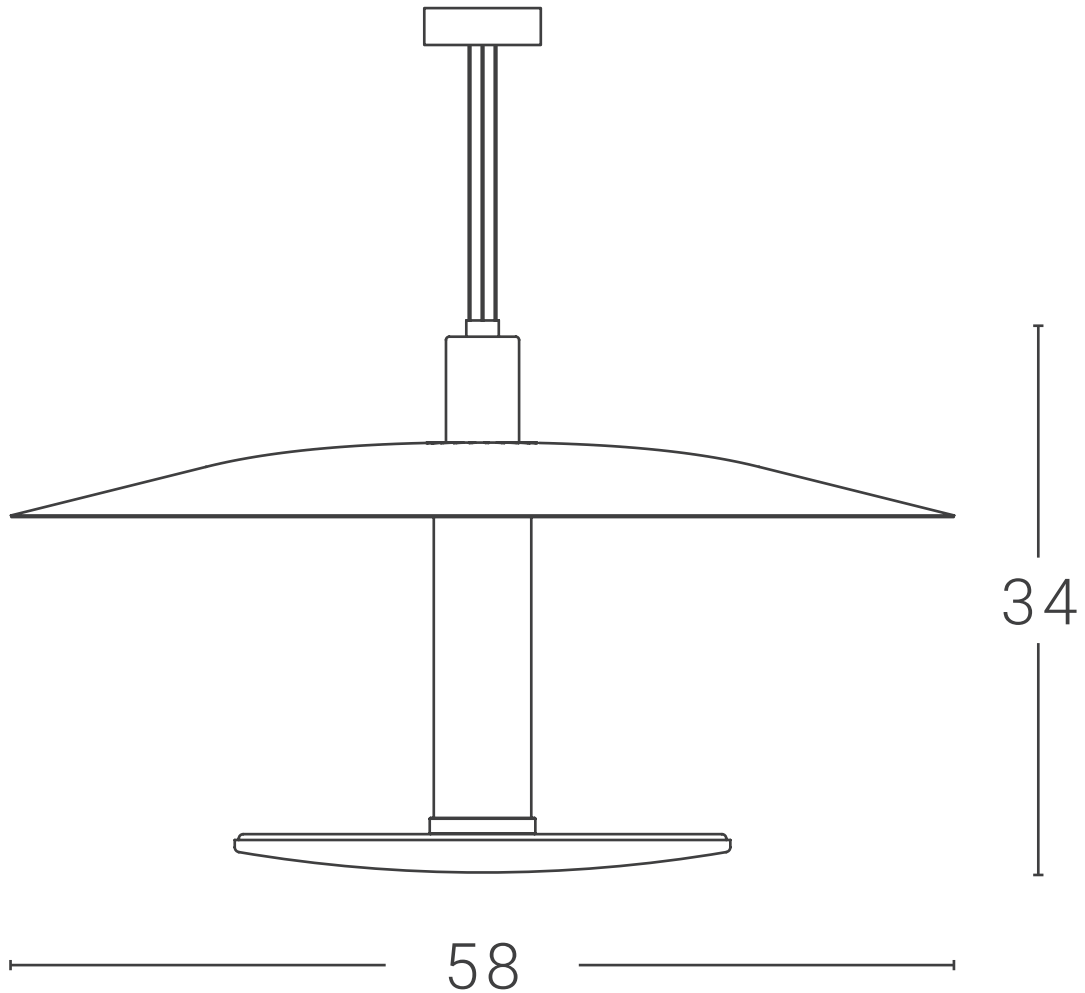

lighting

ABOUT SPACE

012 SOSPENSIONE

Light source

LED 2 x 3,6W + 1 x 8,5W 230V 3000K 1450Lm Energy Class A
Suspension lamp with direct/diffused light, DALI/PUSH dimmable