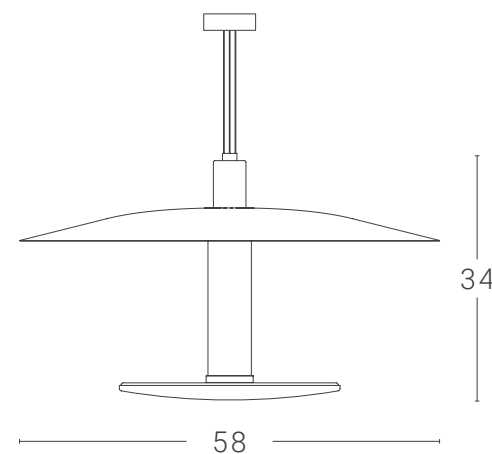

012 Sospensione

012 Sospensione Suspension

Light source

LED 2 x 3,6W + 1 x 8,5W 230V 3000K 1450Lm Energy Class A
Suspension lamp with direct/diffused light,
DALI/PUSH dimmable

Material

Outside colours

Inside colours