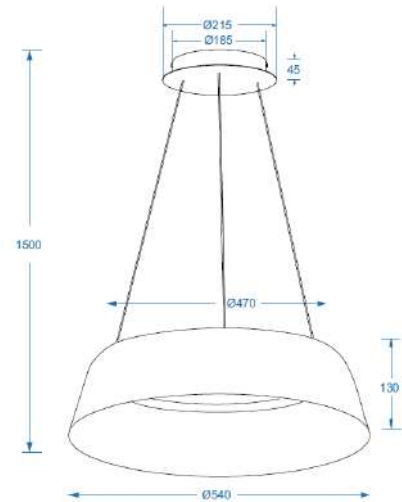

ENZO 540 3K BK

ID: 130011

FINISH	BLACK
MATERIAL	ASHWOOD
DIMENSIONS	L: 1800mm x W: 40mm x H: 50mm DROP: 1800mm
LIGHT SOURCE	LED
WATTAGE	30W
LUMENS	1623lm
CCT	3000K
DIMMABLE	DIMMABLE
IP RATING	IP20
WARRANTY	2 YEARS
OTHER INFORMATION	CANOPY DIM: L: 580mm x W: 40mm H: 35mm BLACK FINISH

DESCRIPTION

Enzo Led Black Gold Suspension Light 50w 3000k
Diam:540mm x H1500mm Dim

Disclaimer: Product colour may slightly vary due to photographic lighting sources, your monitor settings and other similar factors. For more details, please visit: <https://www.aboutspace.net.au/pages/terms-conditions>