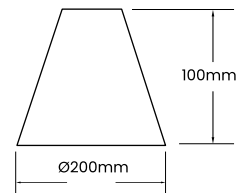

FINISH:

- BRASS
Brass with Black Marble Base
- BLACK
Black with Black Marble Base

MATERIAL:

Steel, Marble Base

DIMENSIONS:

L: 250mm
W: 250mm
H: 1515mm

LIGHT SOURCE: E27 x 2

WATTAGE: 5W