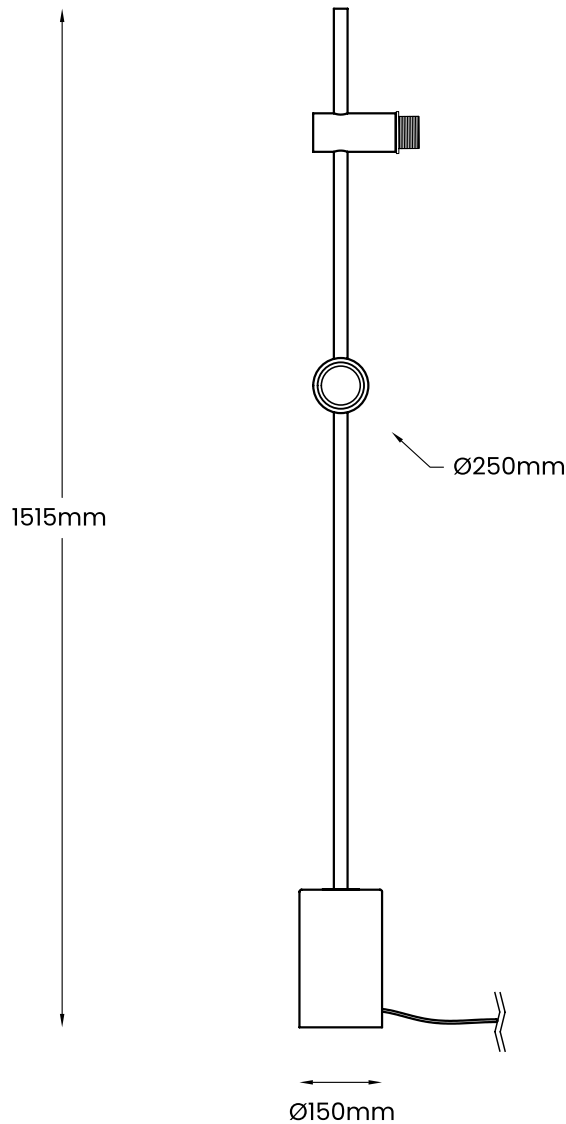

ABOUT
SPACE

DUPLO
FLOOR LAMP

PRODUCT ID: 128956 BLACK / 128957 BRASS

ABOUTSPACE.NET.AU

CAMBIO A

CAMBIO B

CAMBIO C

CAMBIO D

FINISH:

- BRASS
Brass with Black Marble Base
- BLACK
Black with Black Marble Base

MATERIAL:

Steel, Marble Base

DIMENSIONS:

L: 250mm
W: 250mm
H: 1515mm

LIGHT SOURCE: E27 x 2

WATTAGE: 5W

IP RATING: IP20

WARRANTY: 2 YEARS

NOTE: Due to the natural characteristics of marble, each base will be unique. Small fissures may be present as a result of the marble's natural formation.

DISCLAIMER: Product colour may slightly vary due to photographic lighting sources, your monitor settings and other similar factors. For more details, please visit: aboutspace.net.au/pages/terms-conditions