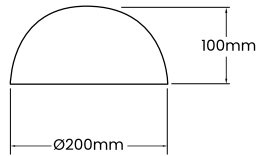

CAMBIO C

FINISH:

- BRASS
  Brass with Black Marble Base
- BLACK
  Black with Black Marble Base

MATERIAL:

Steel, Marble Base

DIMENSIONS:

L: 250mm
W: 250mm
H: 1515mm

LIGHT SOURCE: E27 x 2

WATTAGE: 5W

IP RATING: IP20

WARRANTY: 2 YEARS

NOTE: Due to the natural characteristics of marble, each base will be unique. Small fissures may be present as a result of the marble's natural formation.

DISCLAIMER: Product colour may slightly vary due to photographic lighting sources, your monitor settings and other similar factors. For more details, please visit: aboutspace.net.au/pages/terms-conditions