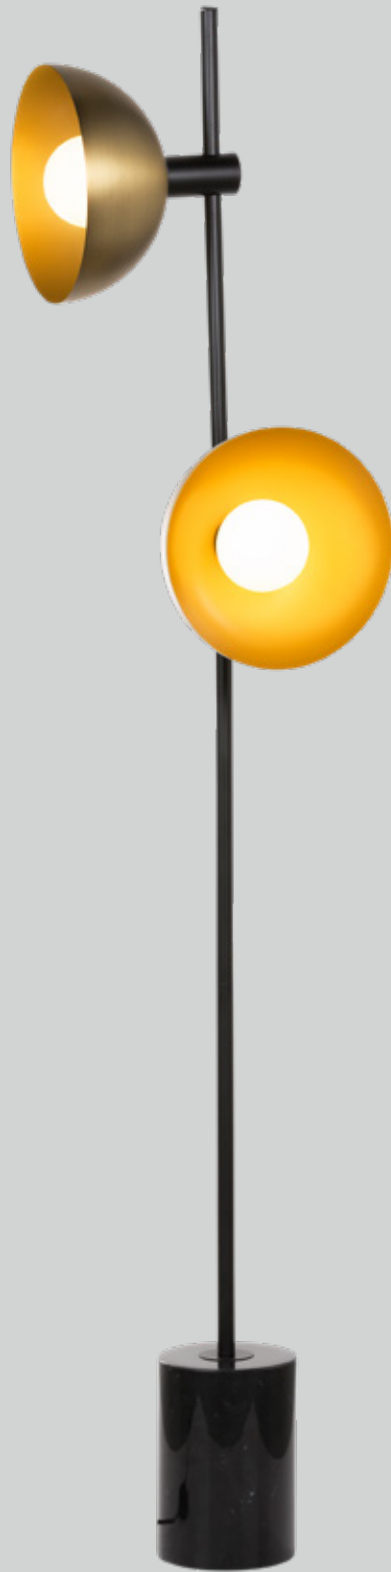

ABOUT
SPACE

DUPLO
FLOOR LAMP

PRODUCT ID: 128956 BLACK / 128957 BRASS

ABOUTSPACE.NET.AU

CAMBIO A

CAMBIO B

CAMBIO C

CAMBIO D

FINISH:

- BRASS
Brass with Black Marble Base
- BLACK
Black with Black Marble Base

MATERIAL:

Steel, Marble Base

DIMENSIONS:

L: 250mm
W: 250mm
H: 1515mm

LIGHT SOURCE: E27 x 2

WATTAGE: 5W

IP RATING: IP20

WARRANTY: 2 YEARS

NOTE: Due to the natural characteristics of marble, each base will be unique. Small fissures may be present as a result of the marble's natural formation.

DISCLAIMER: Product colour may slightly vary due to photographic lighting sources, your monitor settings and other similar factors. For more details, please visit: aboutspace.net.au/pages/terms-conditions