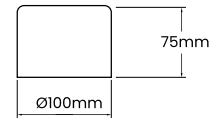

CAMBIO A

FINISH:

- BRASS
  Brass with Black Marble Base
- BLACK
  Black with Black Marble Base

MATERIAL:

Steel, Marble Base

DIMENSIONS:

L: 250mm
W: 250mm
H: 1515mm

LIGHT SOURCE: E27 x 2

WATTAGE: 5W

IP RATING: IP20

WARRANTY: 2 YEARS

NOTE: Due to the natural characteristics of marble, each base will be unique. Small fissures may be present as a result of the marble's natural formation.

DISCLAIMER: Product colour may slightly vary due to photographic lighting sources, your monitor settings and other similar factors. For more details, please visit: aboutspace.net.au/pages/terms-conditions