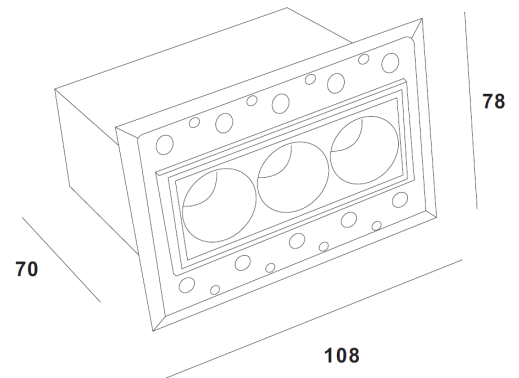

DARC TRIMLESS 3

ID:129639

FINISH	WHITE
MATERIAL	ALUMINUM
DIMENSIONS	L: 108mm x W: 78mm x H: 70mm
LIGHT SOURCE	LED
WATTAGE	6W
LUMENS	420lm
CCT	3000K
CRI	90
IP RATING	IP20
DIMMABLE	NO
TYPE OF DRIVER	TBC
WARRANTY	5 YEARS
OTHER INFORMATION	CUT OUT L: 95mm x W: 47mm

## DESCRIPTION

Darc Trim less 3 Grille Downlight WH Inner BK 6W  
420lm 3K CRI90 Size:L:108xW:78xH:70