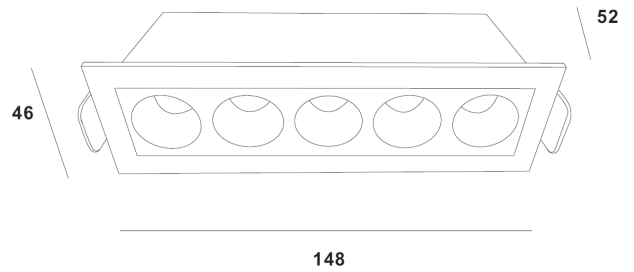

DARC REC 5

ID:129634

FINISH	WHITE
MATERIAL	ALUMINUM
DIMENSIONS	L: 148mm x W: 46mm x H: 52mm
LIGHT SOURCE	LED
WATTAGE	10W
LUMENS	700lm
CCT	3000K
CRI	90
IP RATING	IP20
DIMMABLE	NO
TYPE OF DRIVER	TBC
WARRANTY	5 YEARS
OTHER INFORMATION	CUT OUT: L: 140mm x W: 35mm

DESCRIPTION

Darc Rec 5 Grille Downlight WH Inner BK 10W
700lm 3K CRI90 38deg Size:L:148xW:46xH:52