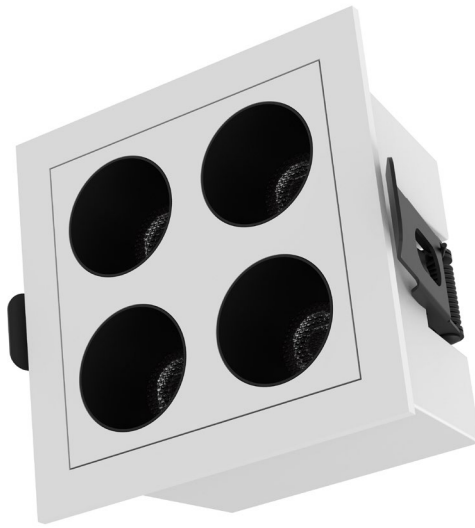

DARC REC 4

ID:129633

FINISH	WHITE
MATERIAL	ALUMINUM
DIMENSIONS	L: 76mm x W: 76mm x H: 52mm
LIGHT SOURCE	LED
WATTAGE	8W
LUMENS	560lm
CCT	3000K
CRI	90
IP RATING	IP20
DIMMABLE	NO
TYPE OF DRIVER	TBC
WARRANTY	5 YEARS
OTHER INFORMATION	CUT OUT: L: 68mm x W: 68mm

DESCRIPTION

Darc Rec 4 Grille Downlight WH Inner BK 8W
560lm 3K CRI90 38deg Size:L:76xW:76xH:52