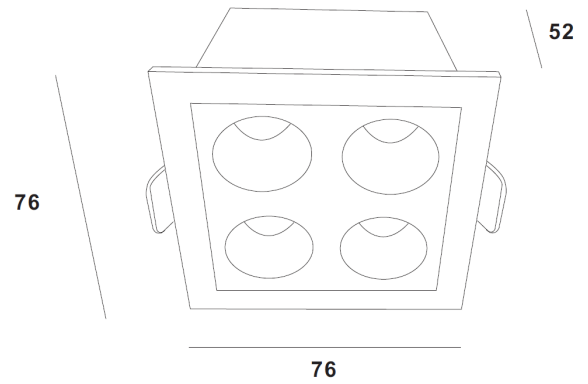

DARC REC 4

ID:129633

FINISH	WHITE
MATERIAL	ALUMINUM
DIMENSIONS	L: 76mm x W: 76mm x H: 52mm
LIGHT SOURCE	LED
WATTAGE	8W
LUMENS	560lm
CCT	3000K
CRI	90
IP RATING	IP20
DIMMABLE	NO
TYPE OF DRIVER	TBC
WARRANTY	5 YEARS
OTHER INFORMATION	CUT OUT: L: 68mm x W: 68mm

DESCRIPTION

Darc Rec 4 Grille Downlight WH Inner BK 8W
560lm 3K CRI90 38deg Size:L:76xW:76xH:52