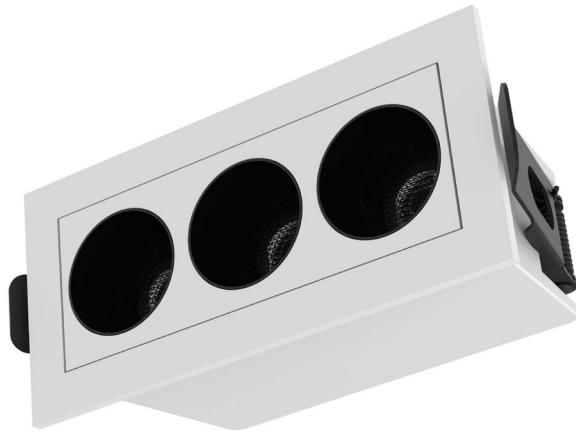

DARC REC 3

ID:129632

FINISH	WHITE
MATERIAL	ALUMINUM
DIMENSIONS	L: 96mm x W: 46mm x H: 52mm
LIGHT SOURCE	LED
WATTAGE	6W
LUMENS	420lm
CCT	3000K
CRI	90
IP RATING	IP20
DIMMABLE	NO
TYPE OF DRIVER	TBC
WARRANTY	5 YEARS
OTHER INFORMATION	CUT OUT: L: 88mm x W: 35mm

DESCRIPTION

Darc Rec 3 Grille Downlight WH Inner BK 6W
420lm 3K CRI90 38deg Size:L:96xW:46xH:52