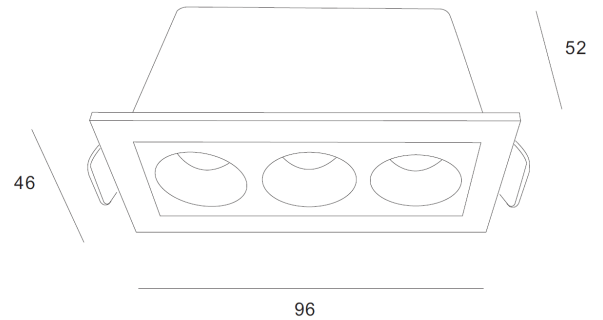

DARC REC 3

ID:129632

FINISH	WHITE
MATERIAL	ALUMINUM
DIMENSIONS	L: 96mm x W: 46mm x H: 52mm
LIGHT SOURCE	LED
WATTAGE	6W
LUMENS	420lm
CCT	3000K
CRI	90
IP RATING	IP20
DIMMABLE	NO
TYPE OF DRIVER	TBC
WARRANTY	5 YEARS
OTHER INFORMATION	CUT OUT: L: 88mm x W: 35mm

DESCRIPTION

Darc Rec 3 Grille Downlight WH Inner BK 6W
420lm 3K CRI90 38deg Size:L:96xW:46xH:52