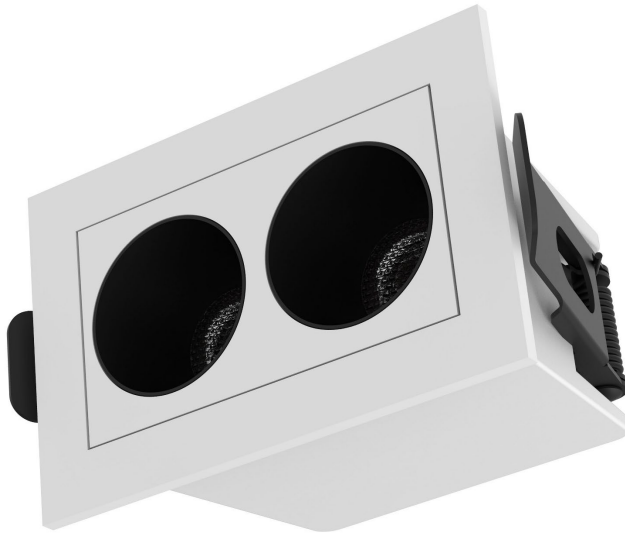

DARC REC 2

ID:129631

FINISH	WHITE
MATERIAL	ALUMINUM
DIMENSIONS	L: 69mm x W: 46mm x H: 52mm
LIGHT SOURCE	LED
WATTAGE	4W
LUMENS	280lm
CCT	3000K
CRI	90
IP RATING	IP20
DIMMABLE	NO
TYPE OF DRIVER	TBC
WARRANTY	5 YEARS
OTHER INFORMATION	CUT OUT: L: 60mm x W: 35mm

DESCRIPTION

Darc Rec 2 Grille Downlight WH Inner BK 4W
280lm 3K CRI90 38deg Size:L:69xW:46xH:52