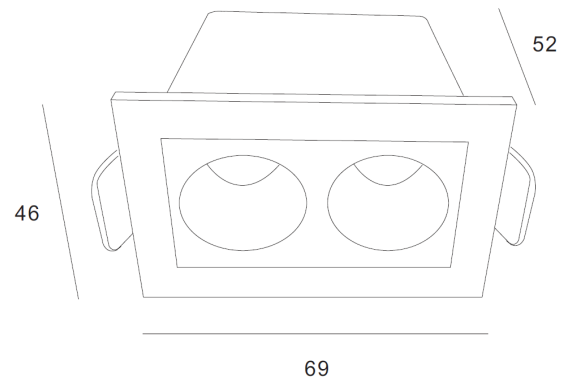

DARC REC 2

ID:129631

FINISH	WHITE
MATERIAL	ALUMINUM
DIMENSIONS	L: 69mm x W: 46mm x H: 52mm
LIGHT SOURCE	LED
WATTAGE	4W
LUMENS	280lm
CCT	3000K
CRI	90
IP RATING	IP20
DIMMABLE	NO
TYPE OF DRIVER	TBC
WARRANTY	5 YEARS
OTHER INFORMATION	CUT OUT: L: 60mm x W: 35mm

DESCRIPTION

Darc Rec 2 Grille Downlight WH Inner BK 4W
280lm 3K CRI90 38deg Size:L:69xW:46xH:52