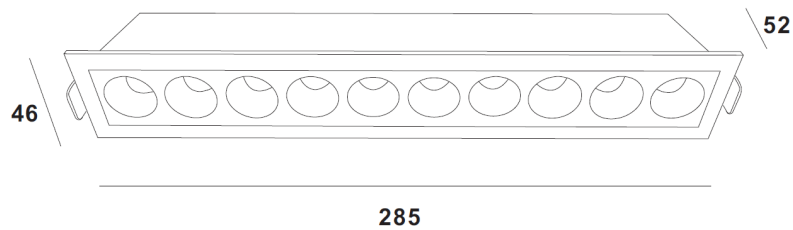

DARC REC 10

ID:129635

FINISH	WHITE
MATERIAL	ALUMINUM
DIMENSIONS	L: 285mm x W: 46mm x H: 52mm
LIGHT SOURCE	LED
WATTAGE	20W
LUMENS	1400lm
CCT	3000K
CRI	90
IP RATING	IP20
DIMMABLE	NO
TYPE OF DRIVER	TBC
WARRANTY	5 YEARS
OTHER INFORMATION	CUT OUT: L: 276mm x W: 35mm

## DESCRIPTION

Darc Rec 10 Grille Downlight WH Inner BK 20W  
1400lm 3K CRI90 38deg Size:L:285xW:46xH:52