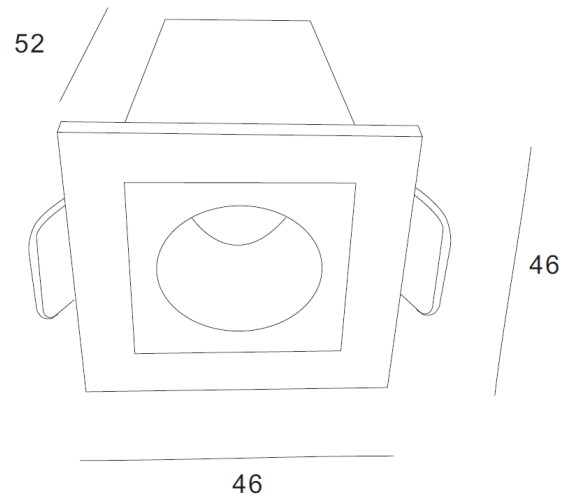

DARC REC 1

ID:129630

FINISH	WHITE
MATERIAL	ALUMINUM
DIMENSIONS	L: 46mm x W: 46mm x H: 52mm
LIGHT SOURCE	LED
WATTAGE	2W
LUMENS	150lm
CCT	3000K
CRI	90
IP RATING	IP20
DIMMABLE	NO
TYPE OF DRIVER	TBC
WARRANTY	5 YEARS
OTHER INFORMATION	CUT OUT: L: 38mm x W: 38mm

DESCRIPTION

Darc Rec 1 Grille Downlight WH Inner BK 2w
150lm 3K CRI90 38deg Size:L:46xW:46xH:52