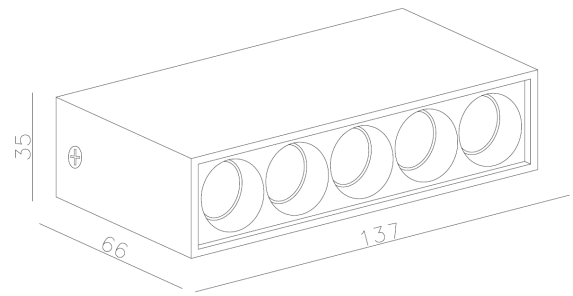

DARC 5

ID:129638

FINISH	WHITE
MATERIAL	ALUMINUM
DIMENSIONS	L: 137mm x W: 35mm x H: 66mm
LIGHT SOURCE	LED
WATTAGE	10W
LUMENS	700lm
CCT	3000K
CRI	90
IP RATING	IP20
DIMMABLE	NO
TYPE OF DRIVER	TBC
WARRANTY	5 YEARS
OTHER INFORMATION	SURFACE MOUNTED

DESCRIPTION

Darc 5 Grille Downlight WH Inner BK 10W 700lm
3K CRI90 38deg Size:L:137xW:35xH:66