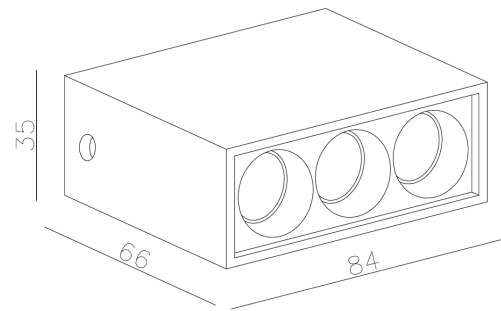

DARC 3

ID:129637

FINISH	WHITE
MATERIAL	ALUMINUM
DIMENSIONS	L: 84mm x W: 35mm x H: 66mm
LIGHT SOURCE	LED
WATTAGE	6W
LUMENS	420lm
CCT	3000K
CRI	90
IP RATING	IP20
DIMMABLE	NO
TYPE OF DRIVER	TBC
WARRANTY	5 YEARS
OTHER INFORMATION	SURFACE MOUNTED

DESCRIPTION

Darc 3 Grille Downlight WH Inner BK 6W 420lm 3K
CRI90 38deg Size:L:84xW:35xH:66