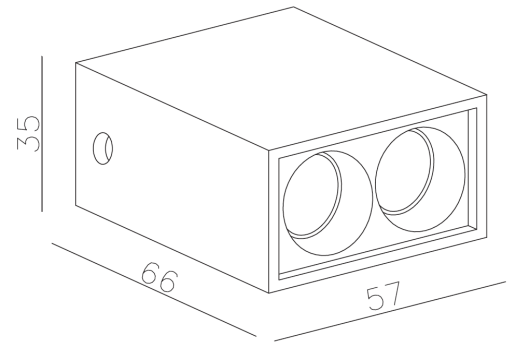

DARC 2

ID:129636

FINISH	WHITE
MATERIAL	ALUMINUM
DIMENSIONS	L: 57mm x W: 35mm x H: 66mm
LIGHT SOURCE	LED
WATTAGE	4W
LUMENS	280lm
CCT	3000K
CRI	90
IP RATING	IP20
DIMMABLE	NO
TYPE OF DRIVER	TBC
WARRANTY	5 YEARS
OTHER INFORMATION	SURFACE MOUNTED

DESCRIPTION

Darc 2 Grille Downlight WH Inner BK 4W 280lm 3K
CRI90 38deg Size:L:57xW:35xH:66