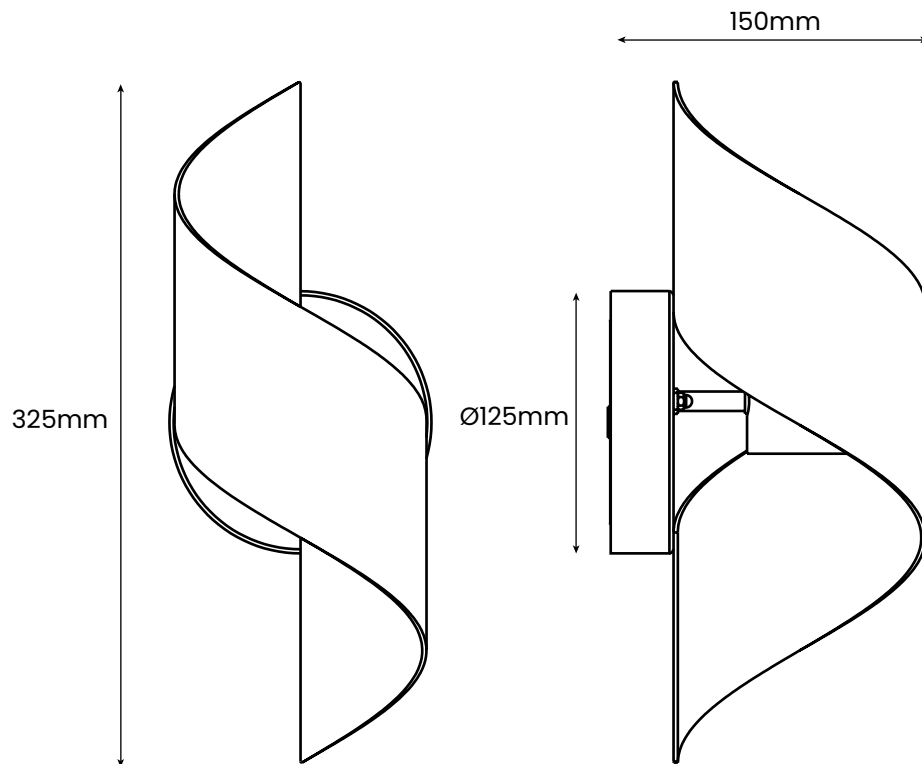

**ABOUT
SPACE**

CURL MINI IP65
OUTDOOR WALL LIGHT

FINISH:

● Black

MATERIAL:

Aluminium

DIMENSIONS:

H: 325mm
W: ø125mm
D: 150mm

LIGHT SOURCE: LED

CRI: 80

WATTAGE: 8W

LUMENS: 360lms

KELVIN: 3000K

IP RATING: IP65

DIMMABLE: No

WARRANTY: 3 YEARS