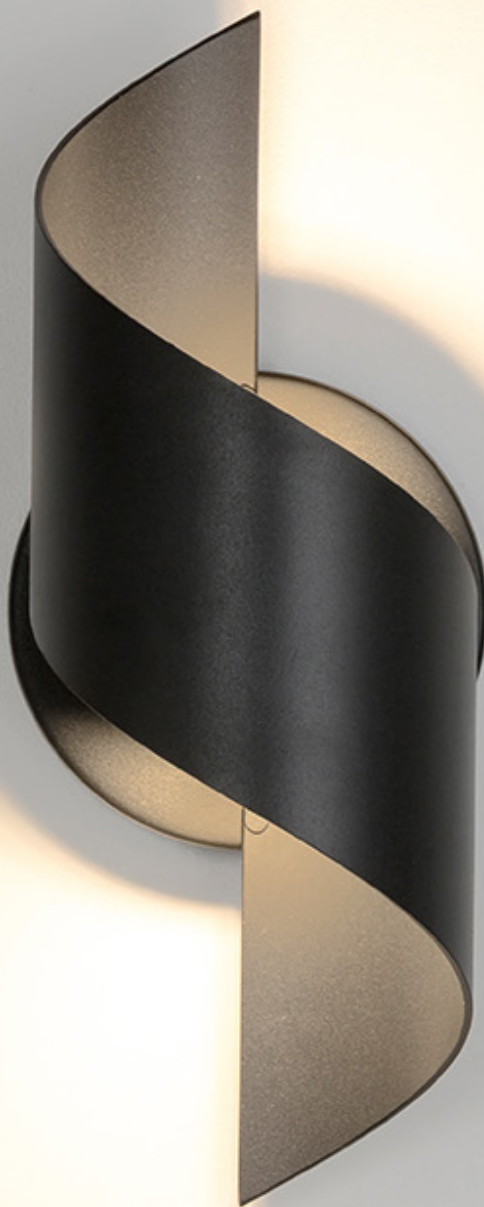

**ABOUT
SPACE**

CURL MINI IP65
OUTDOOR WALL LIGHT

FINISH:

● Black

MATERIAL:

Aluminium

DIMENSIONS:

H: 325mm
W: ø125mm
D: 150mm

LIGHT SOURCE: LED

CRI: 80

WATTAGE: 8W

LUMENS: 360lms

KELVIN: 3000K

IP RATING: IP65

DIMMABLE: No

WARRANTY: 3 YEARS